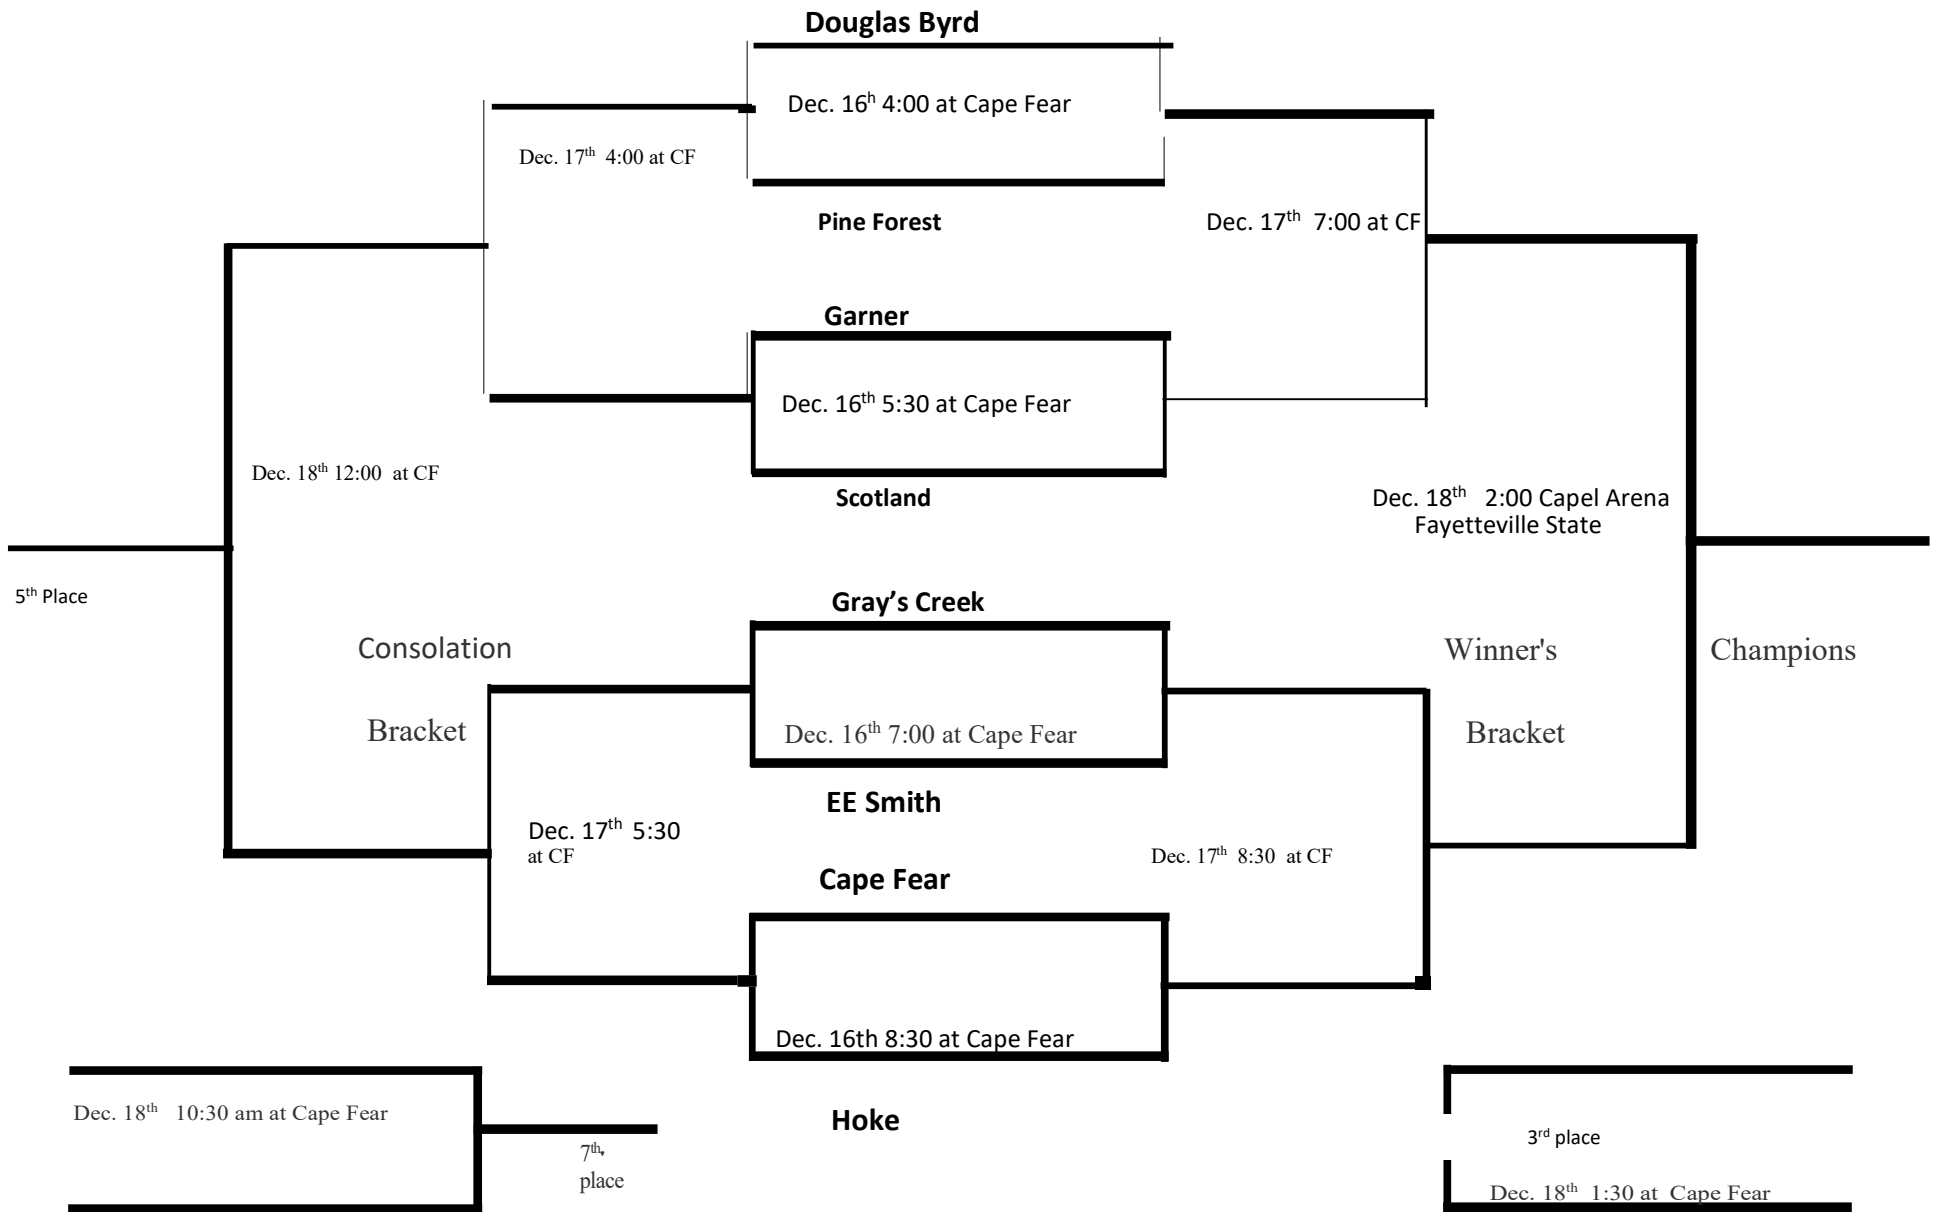

2021 Doris Howard Bracket of the Cumberland County Schools Women's Holiday Classic

*Home Team will be the team on the top line of the bracket