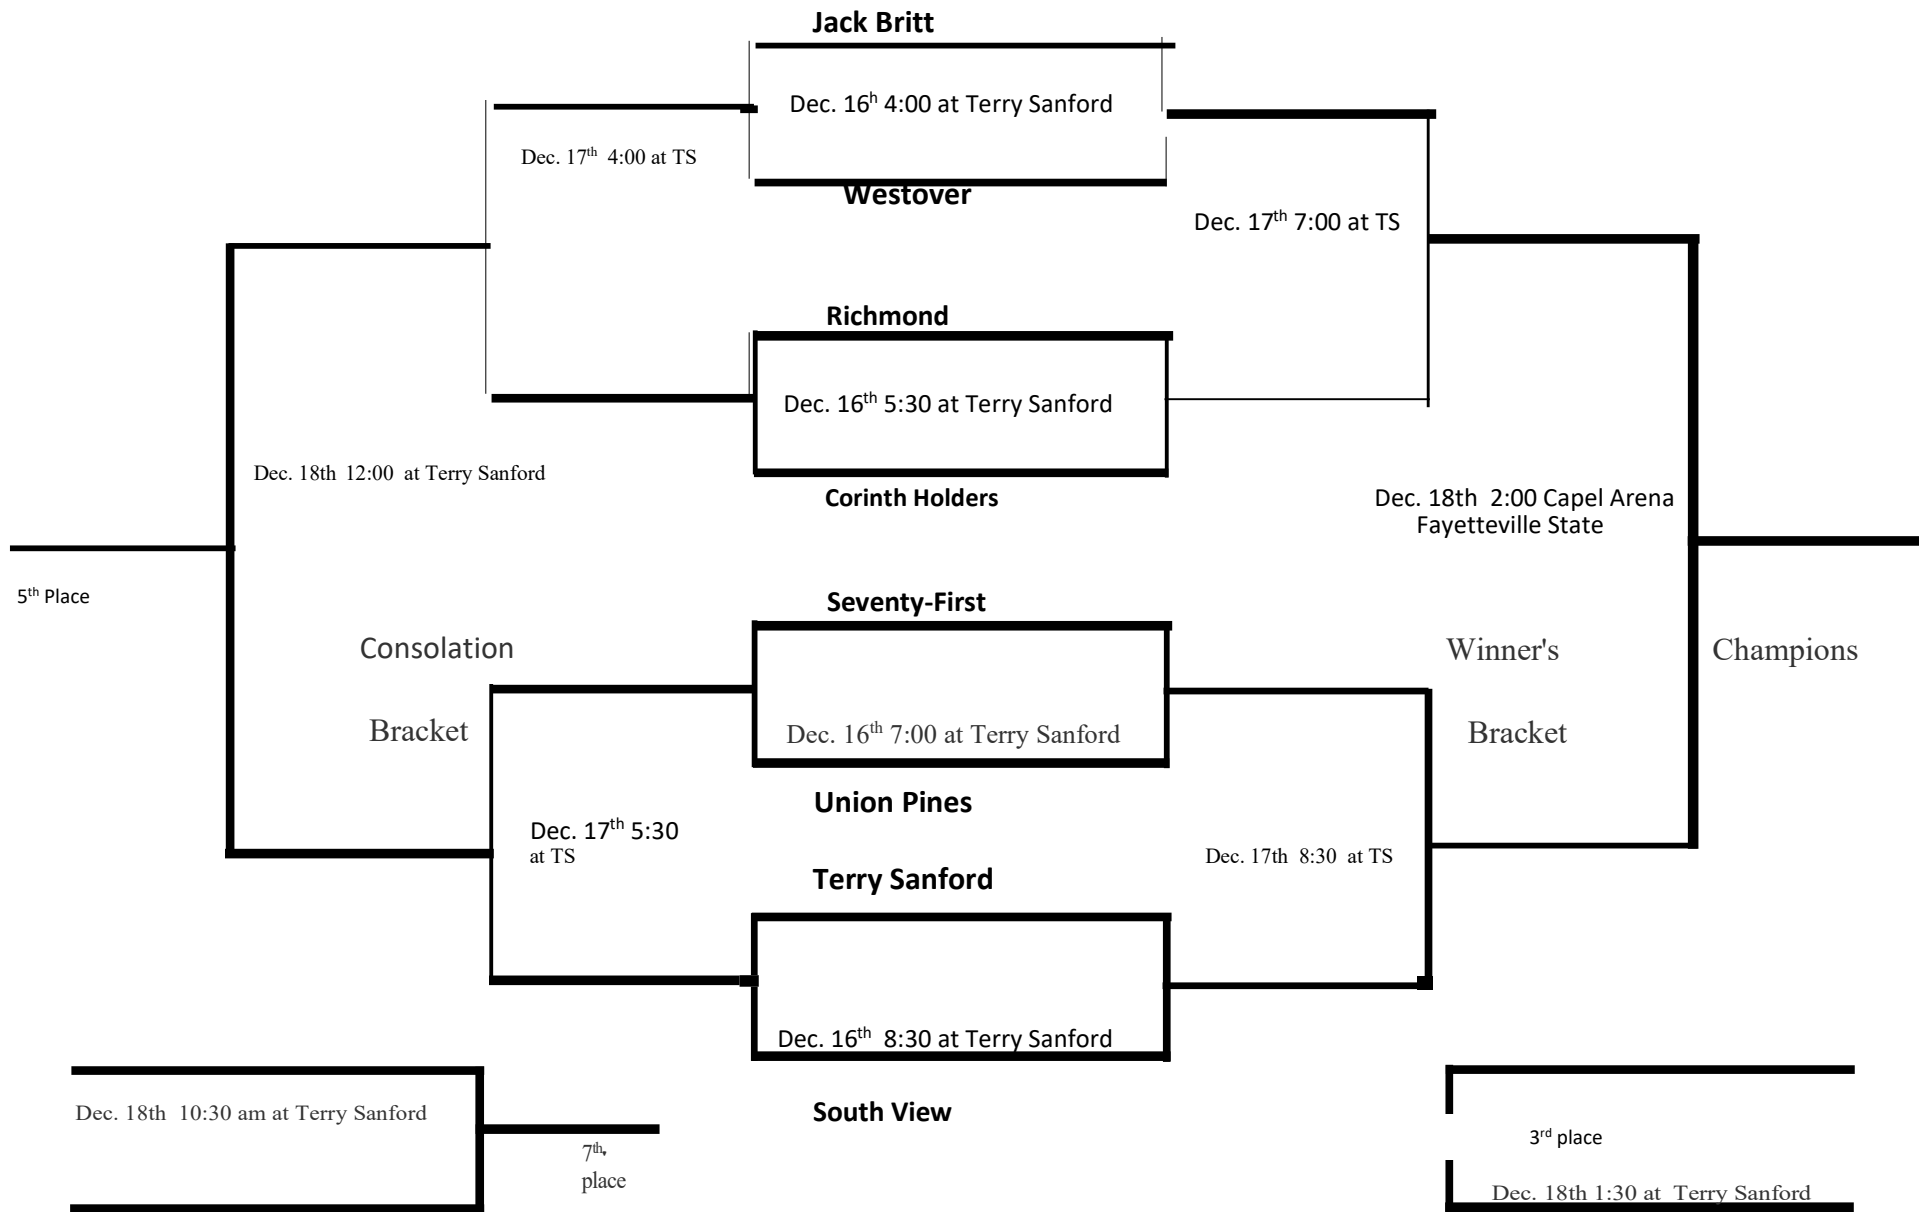

2021 Gil Bowman Bracket of the Cumberland County Schools Women's Holiday Classic

Home Team is the team on the top line of the Bracket