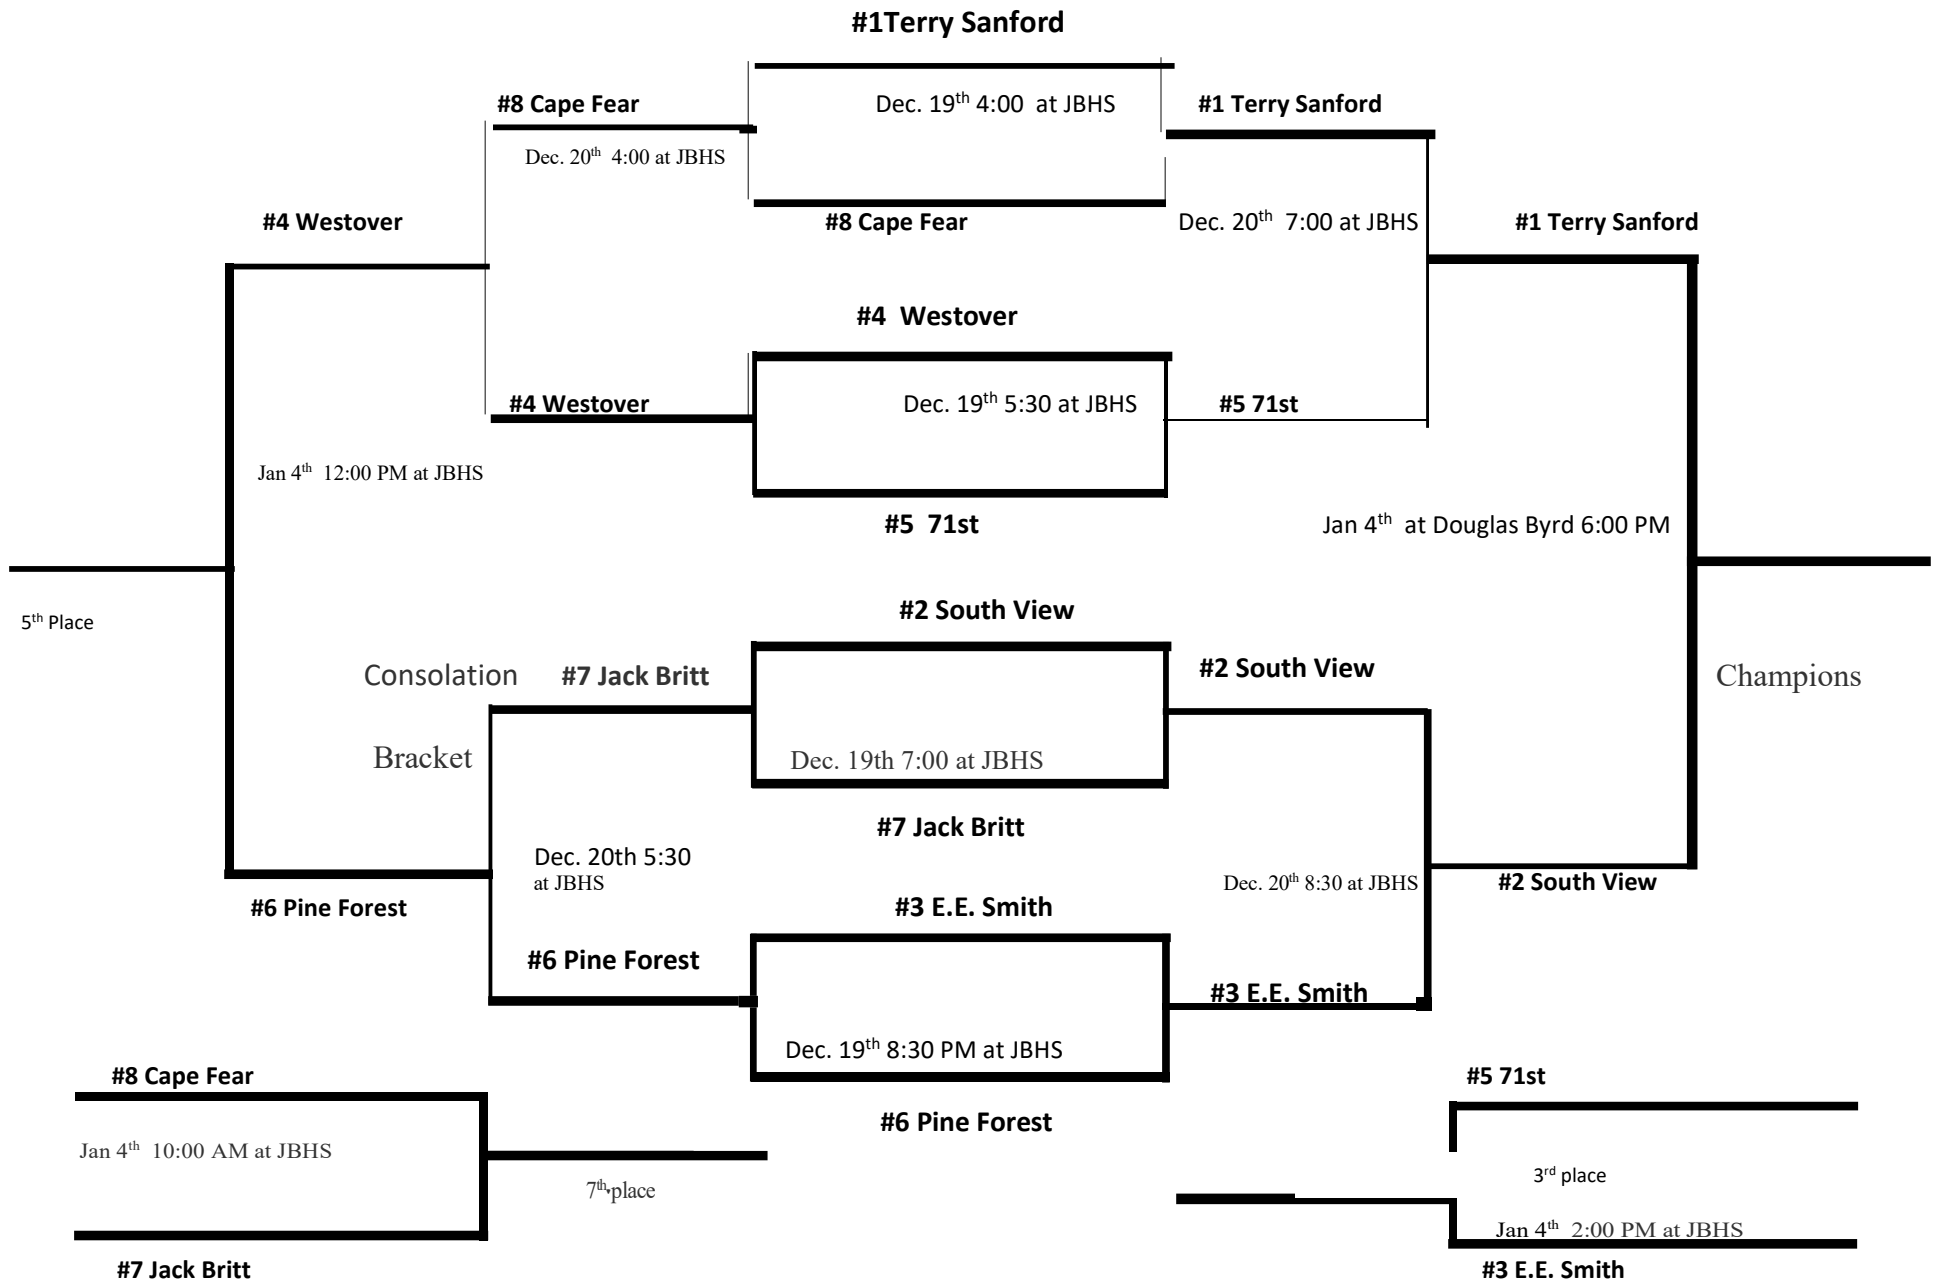

2024 Cumberland County Schools Women's Holiday Classic

*Home Team will be the highest seed which will be determined at the seeding meeting