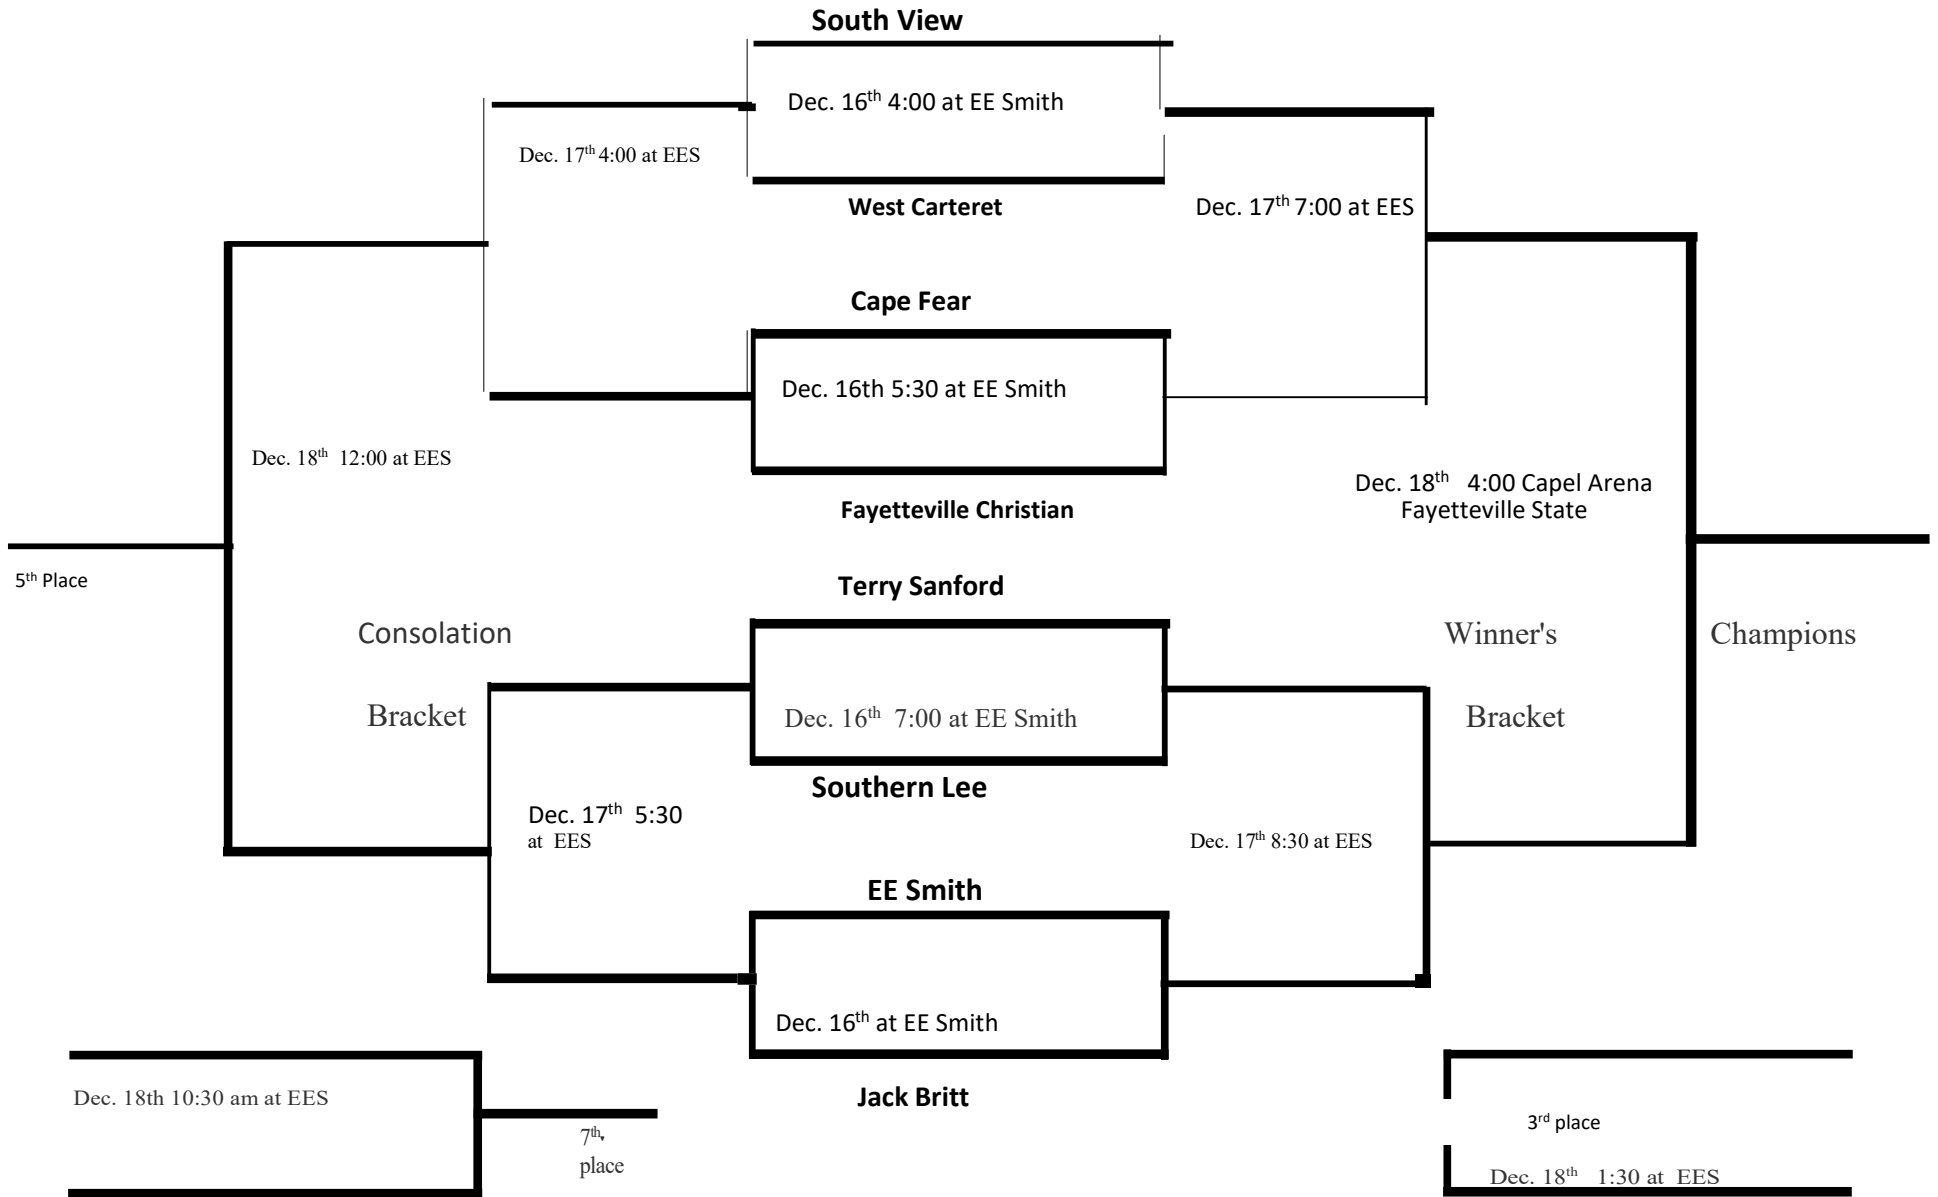

2021 Roy McNeil Bracket of the Cumberland County Schools Men's Holiday Classic

*Home Team will be the team on the top line of the bracket