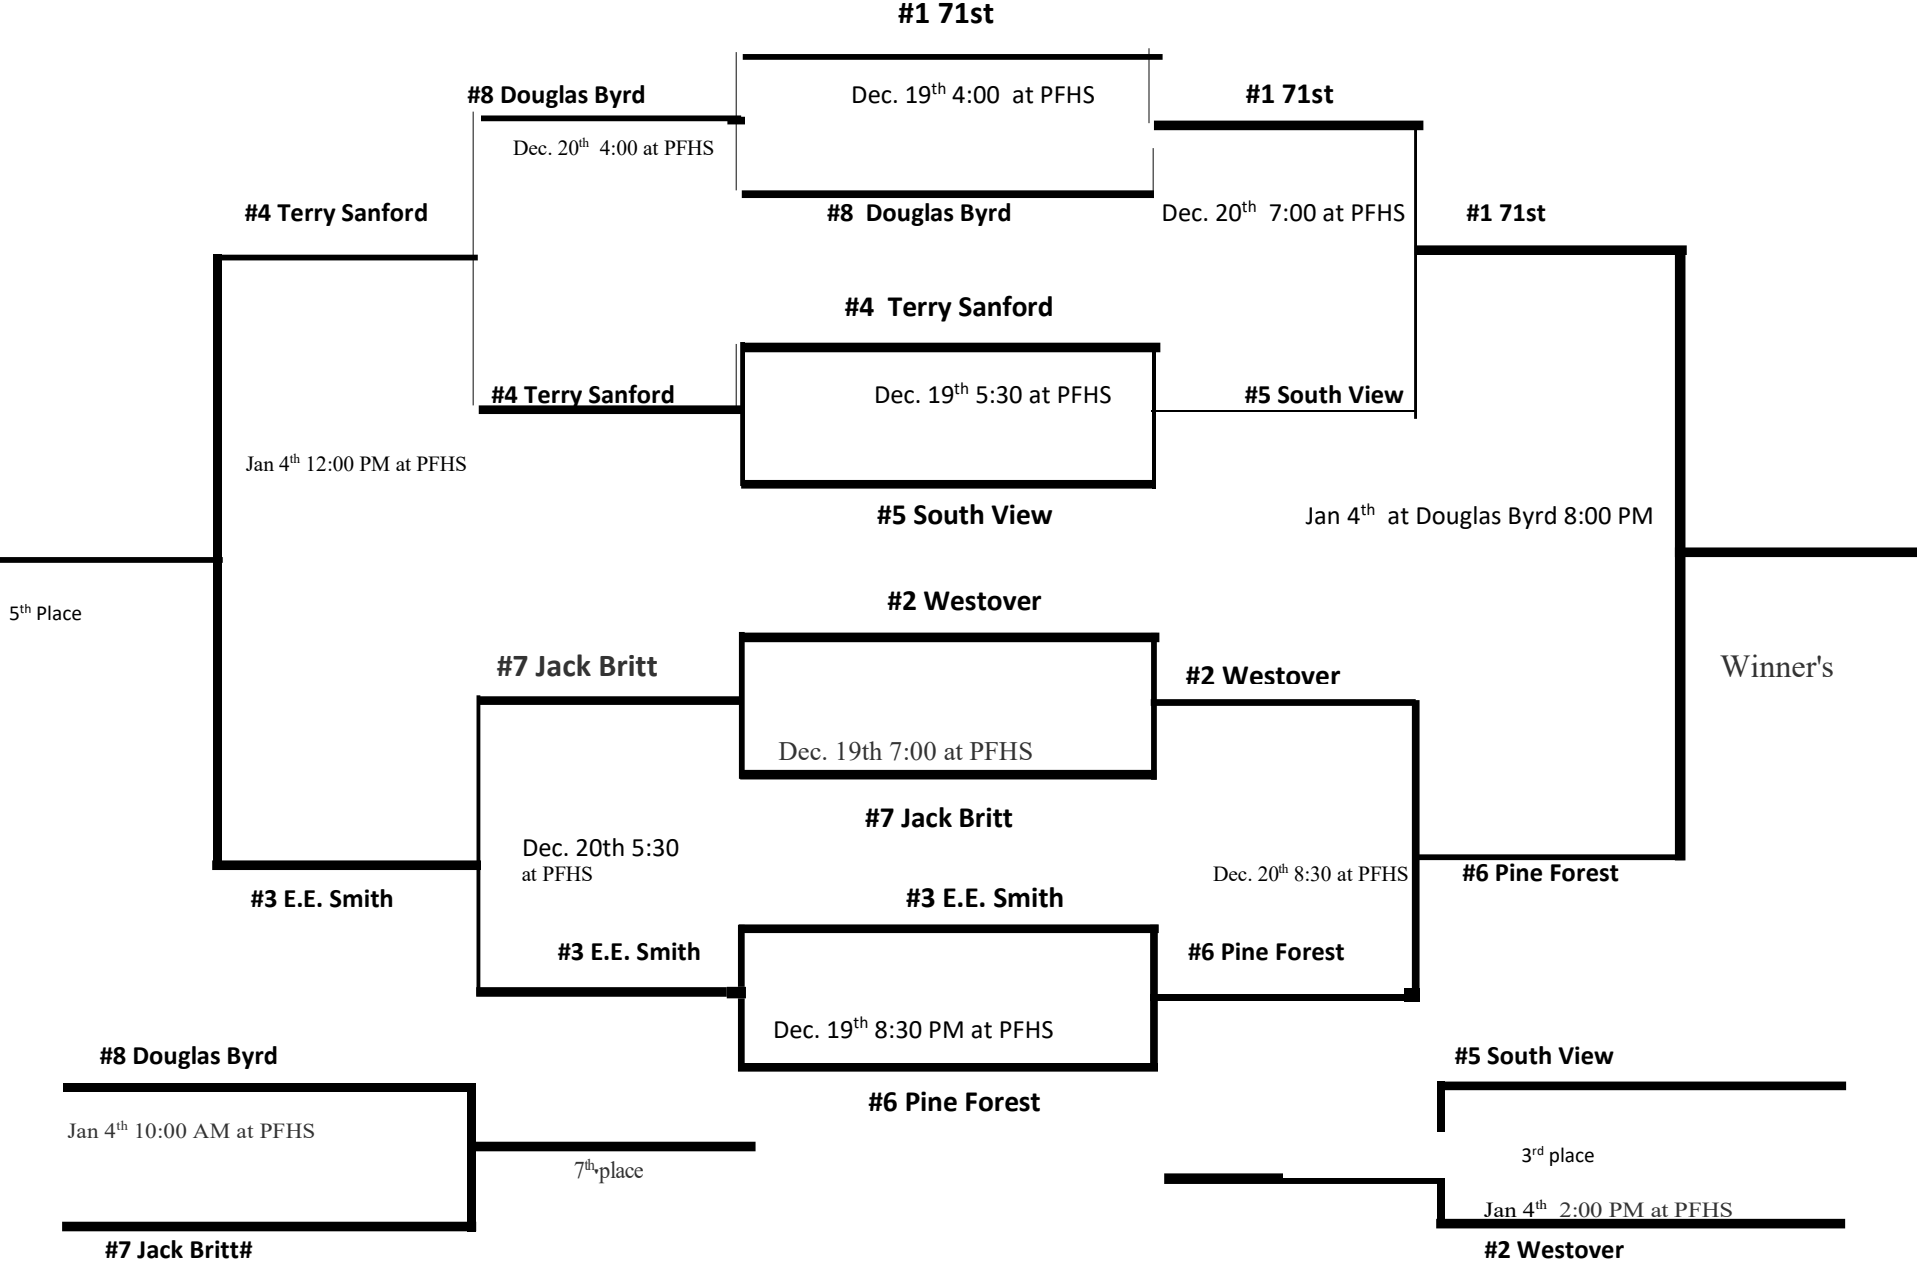

2024 Cumberland County Schools Men's Holiday Classic

*Home Team will be the highest seed which will be determined at the seeding meeting