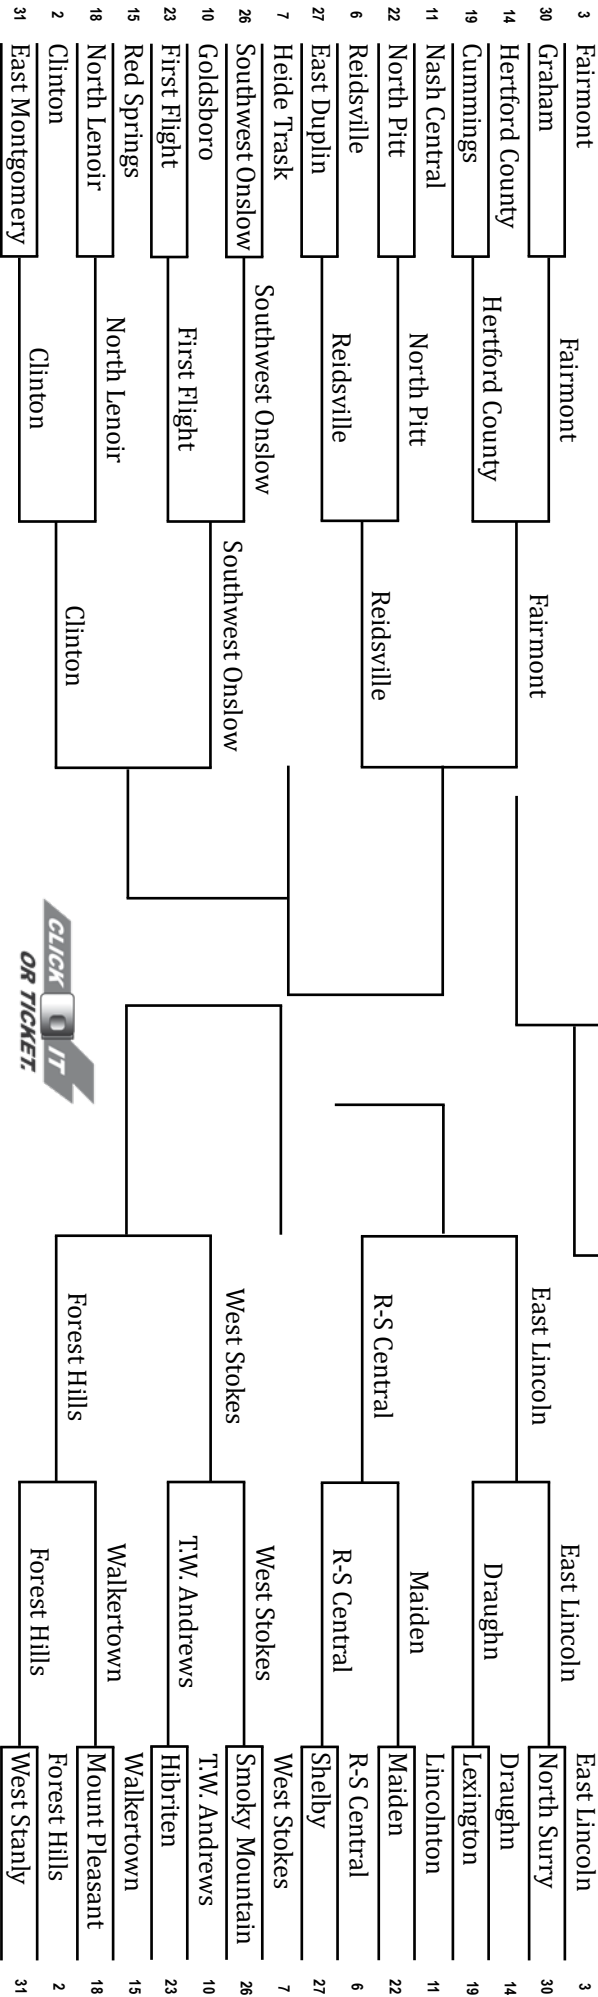

2017 2A Men's Basketball Championship Bracket

REGIONAL FINAL

HIGH SCHOOL HAPPENS HERE

CHAMPIONSHIP

STATE CHAMPIONS