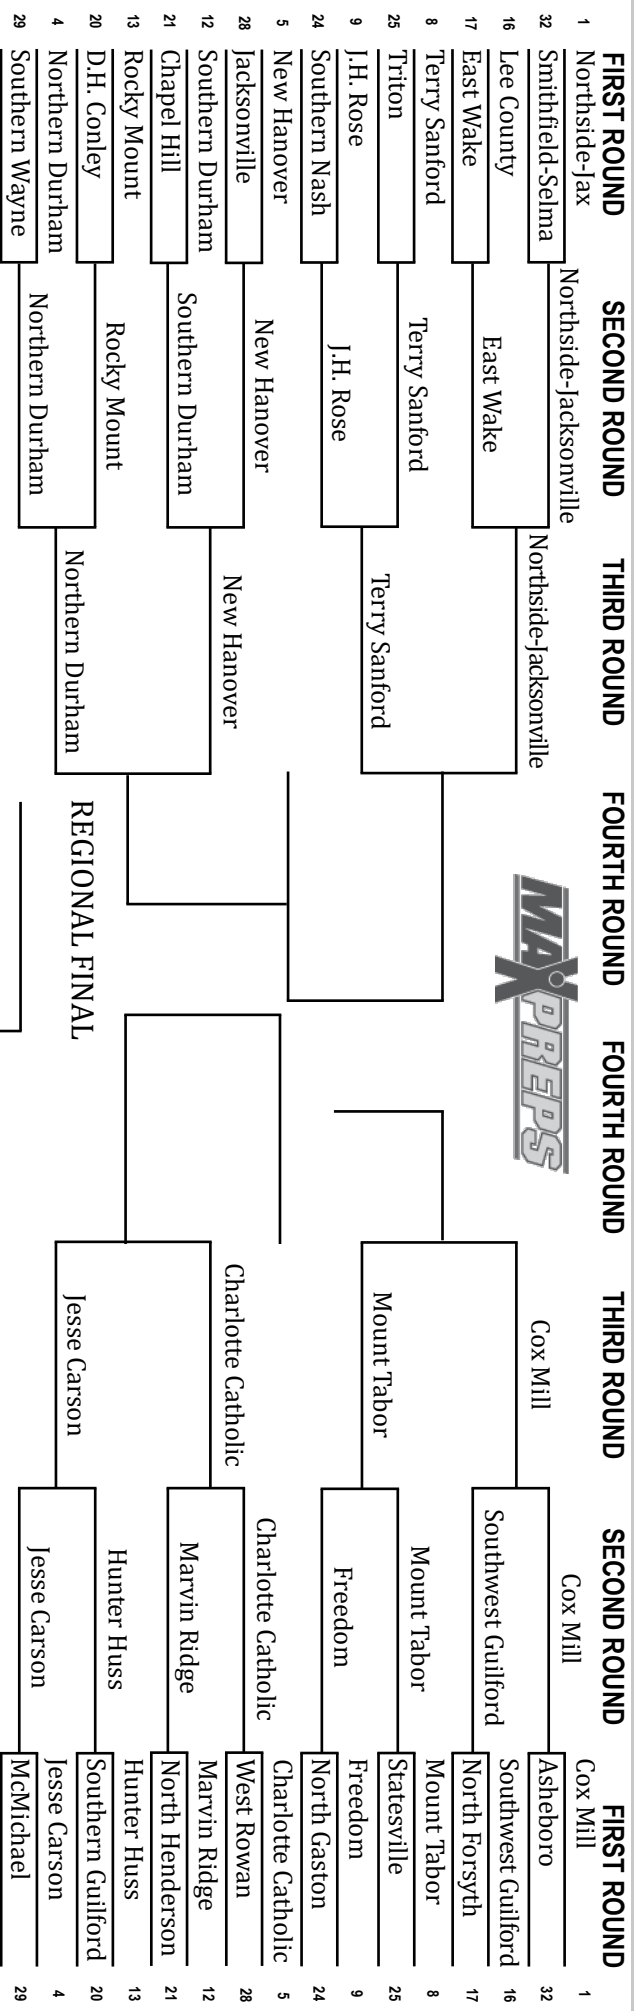

2017 3A Men's Basketball Championship Bracket

REGIONAL FINAL

CHAMPIONSHIP

STATE CHAMPIONS