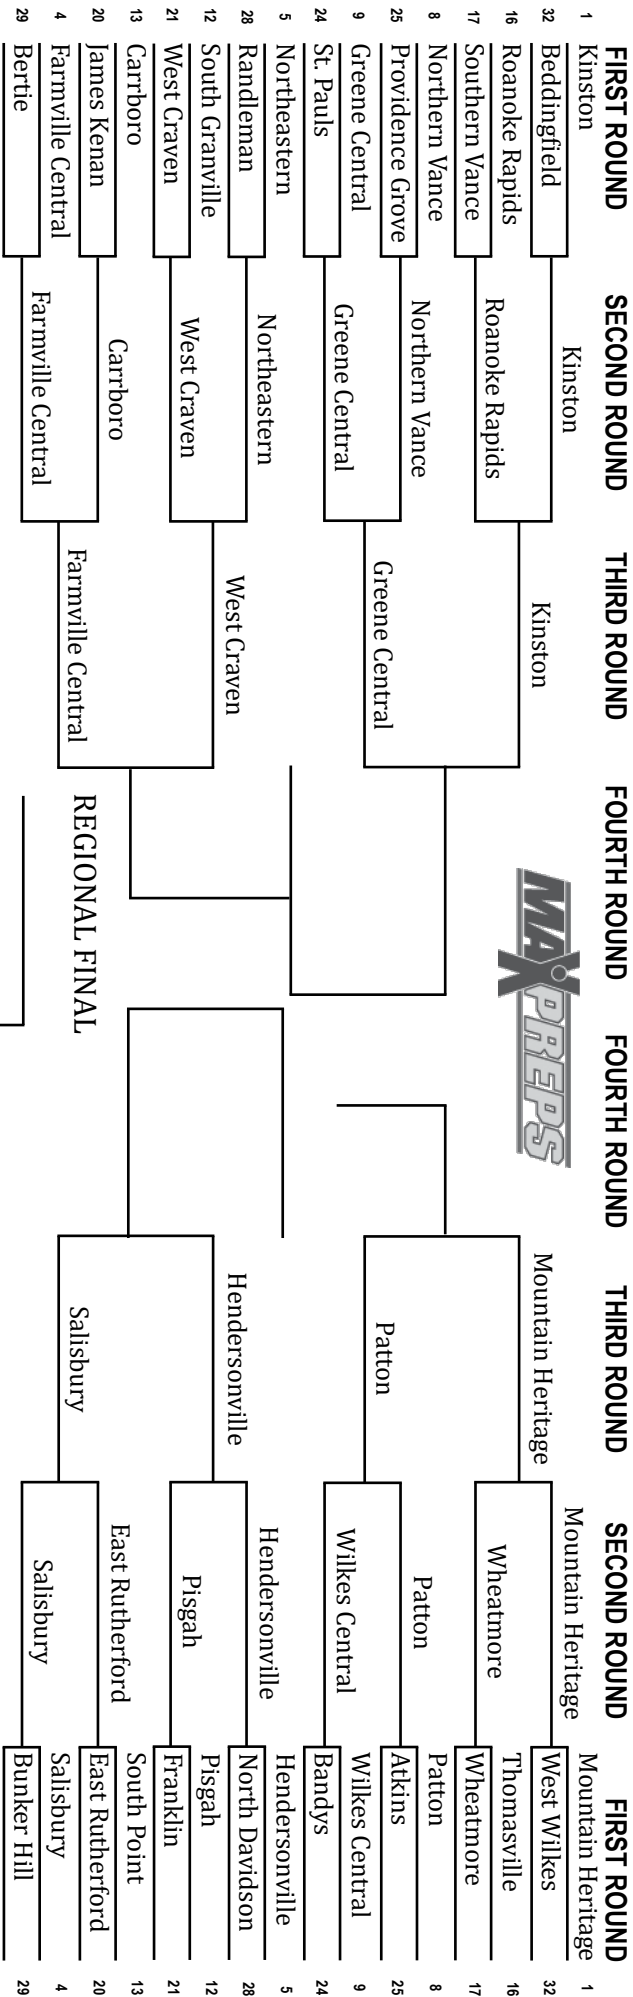

2017 2A Men's Basketball Championship Bracket

REGIONAL FINAL

HIGH SCHOOL HAPPENS HERE

CHAMPIONSHIP

STATE CHAMPIONS