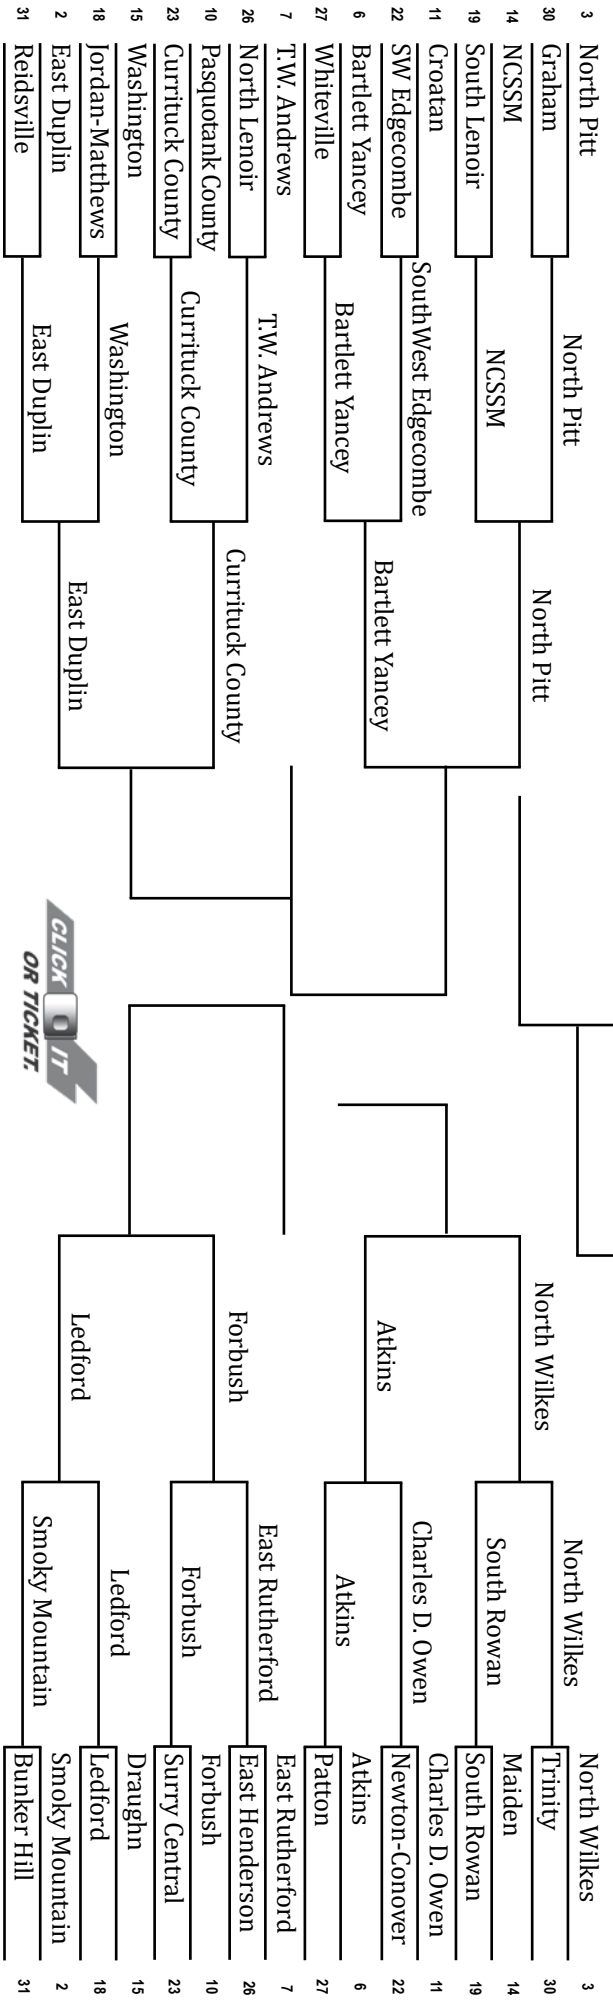

2017 2A Women's Basketball Championship Bracket

REGIONAL FINAL

CHAMPIONSHIP

STATE CHAMPIONS

2017 PLAYOFF SCORES & TEAM RECORDS

2A WOMEN'S BASKETBALL CHAMPIONSHIP FIRST ROUND SCORES

East

#1 Kinston (26-1) 64, #32 Southern Vance (11-12) 43
 #17 Nash Central (14-11) 60, #16 Bunn (19-7) 59
 #25 Goldsboro (13-12) 42, #8 Bertie (16-9) 38
 #9 South Granville (20-8) 76, #24 Roanoke Rapids (14-9) 48
 #5 East Bladen (26-1) 69, #28 Hertford County (11-14) 38
 #12 Midway (23-2) 59, #21 North Johnston (18-7) 37
 #20 Farmville Central (15-9) 73, #13 Red Springs (18-8) 37
 #4 Richlands (24-3) 66, #29 James Kenan (11-12) 43
 #3 North Pitt (21-5) 73, #30 Graham (11-15) 46
 #14 NC School of Science & Math (18-6) 64, #19 South Lenoir (18-8) 57
 #6 Bartlett Yancey (20-6) 48, #27 Whiteville (13-12) 37
 #22 SouthWest Edgecombe (13-9) 50, #11 Croatan (21-5) 38
 #7 T. W. Andrews (19-6) 69, #26 North Lenoir (10-15) 35
 #23 Currituck County (15-10) 47, #10 Pasquotank County (18-5) 37
 #15 Washington (15-12) 50, #18 Jordan-Matthews (14-14) 48
 #2 East Duplin (23-2) 47, #31 Reidsville (11-14) 25