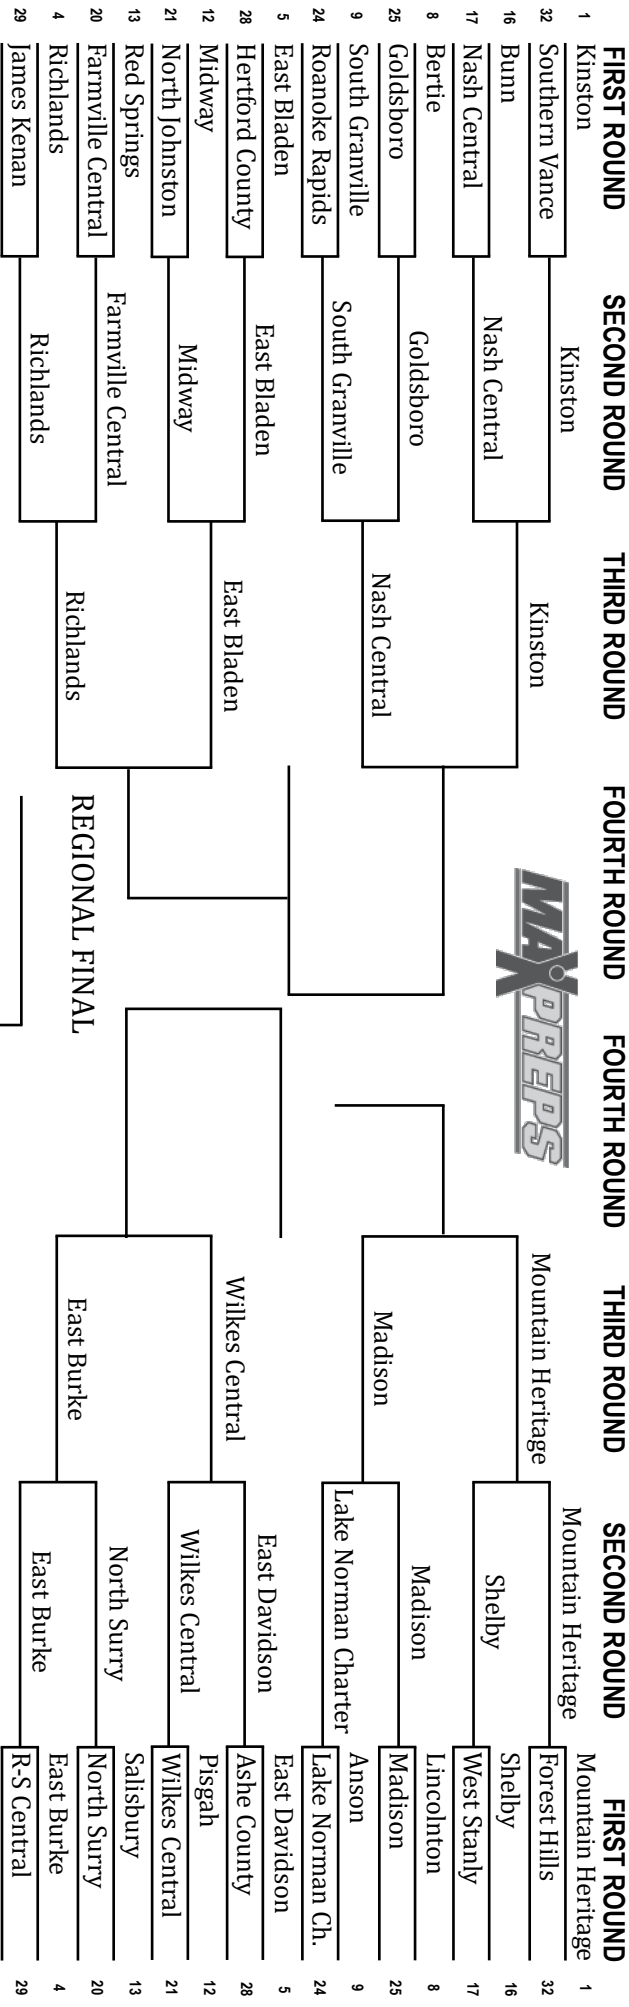

2017 2A Women's Basketball Championship Bracket