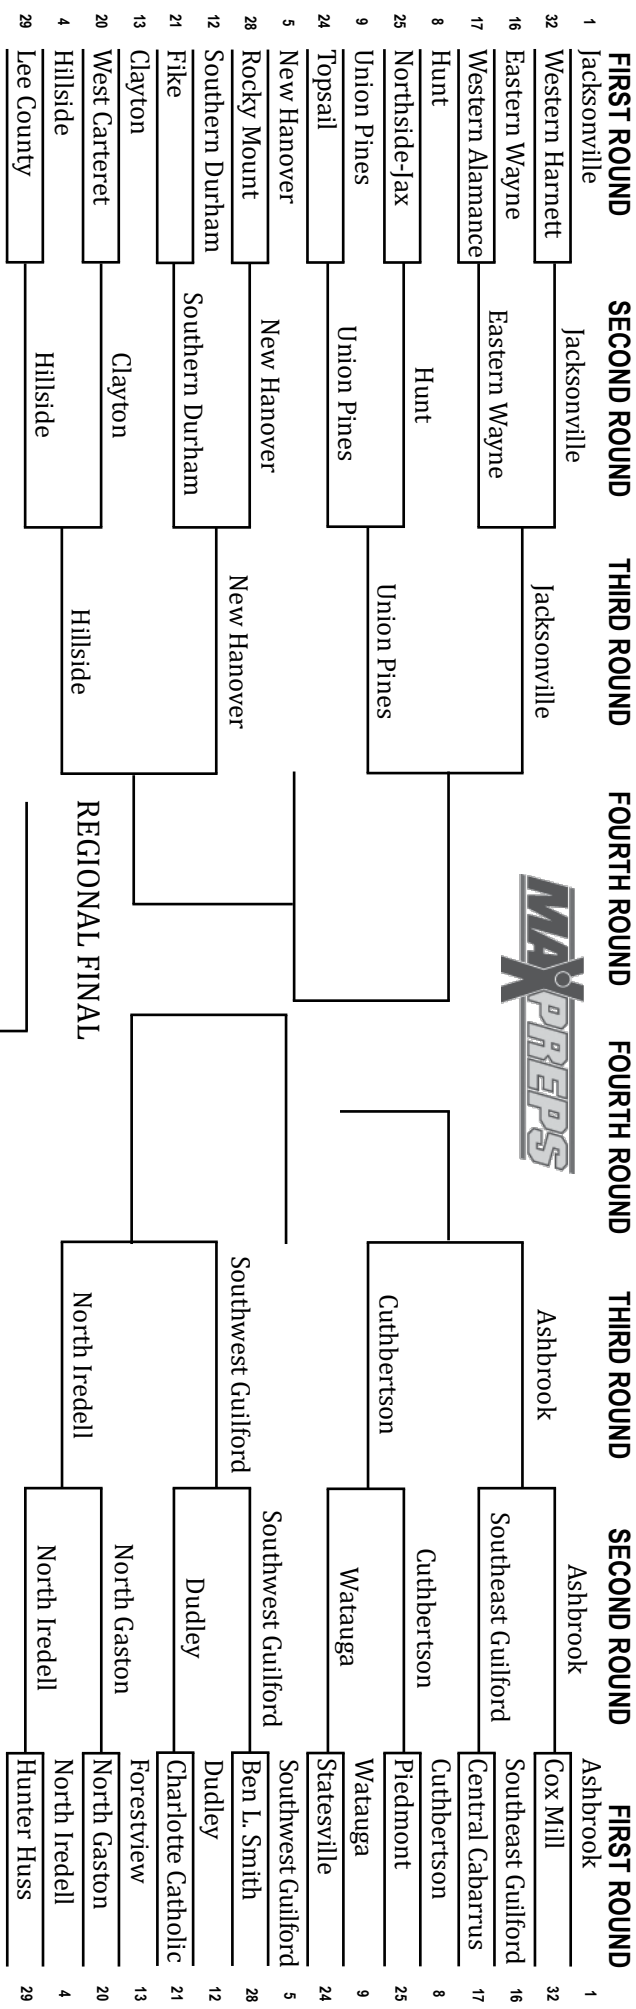

2017 3A Women's Basketball Championship Bracket