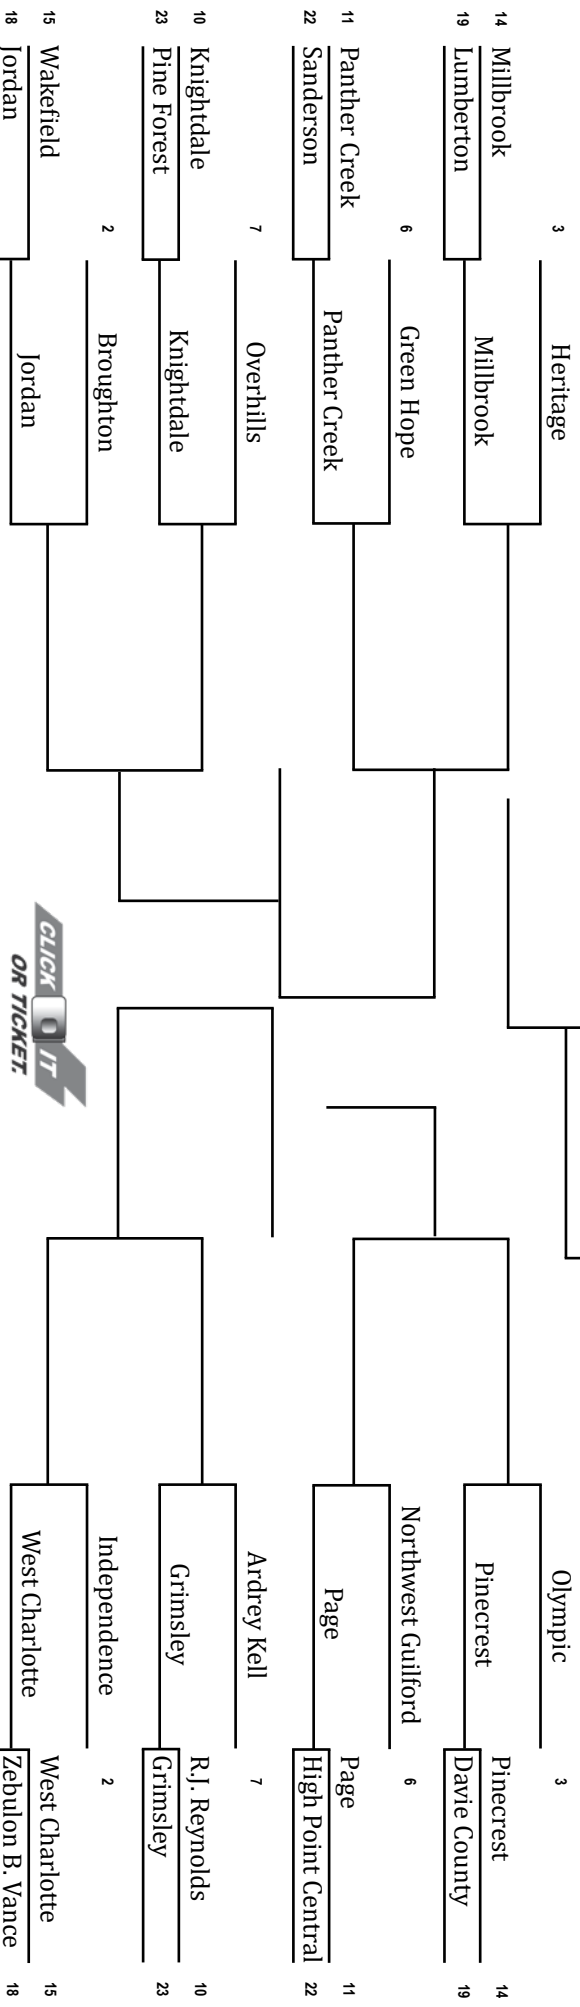

2017 4A Men's Basketball Championship Bracket

FIRST ROUND   SECOND ROUND   THIRD ROUND   FOURTH ROUND   FOURTH ROUND   THIRD ROUND   SECOND ROUND   FIRST ROUND