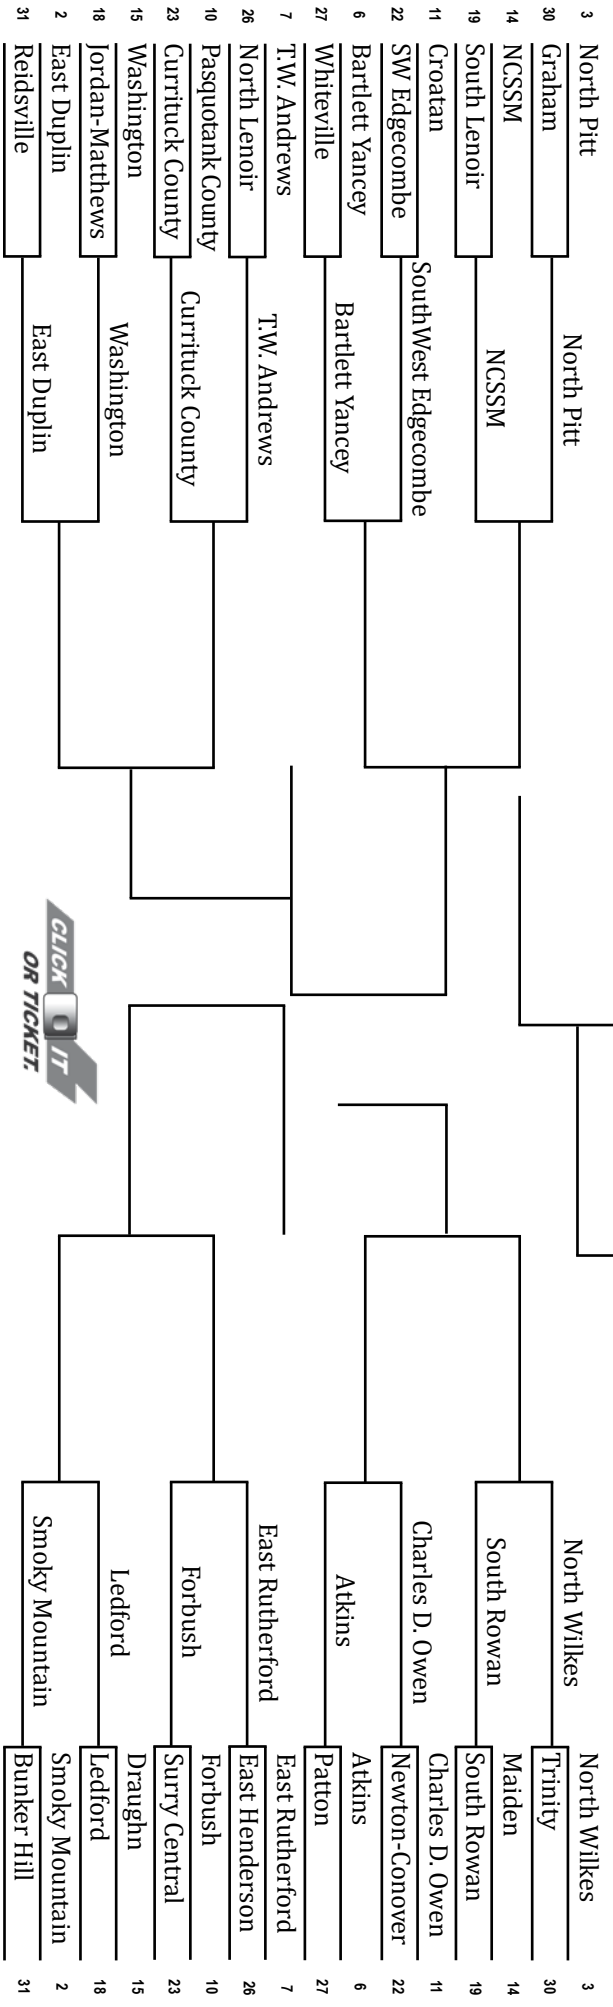

2017 2A Women's Basketball Championship Bracket

REGIONAL FINAL

CHAMPIONSHIP STATE CHAMPIONS

CLICK OR TICKET.

2017 PLAYOFF SCORES & TEAM RECORDS

2A WOMEN'S BASKETBALL CHAMPIONSHIP FIRST ROUND PAIRINGS

East

#1 Kinston (26-1) 64, #32 Southern Vance (11-12) 43
#17 Nash Central (14-11) 60, #16 Bunn (19-7) 59
#25 Goldsboro (13-12) 42, #8 Bertie (16-9) 38
#9 South Granville (20-8) 76, #24 Roanoke Rapids (14-9) 48
#5 East Bladen (26-1) 69, #28 Hertford County (11-14) 38
#12 Midway (23-2) 59, #21 North Johnston (18-7) 37
#20 Farmville Central (15-9) 73, #13 Red Springs (18-8) 37
#4 Richlands (24-3) 66, #29 James Kenan (11-12) 43
#3 North Pitt (21-5) 73, #30 Graham (11-15) 46
#14 NC School of Science & Math (18-6) 64, #19 South Lenoir (18-8) 57
#6 Bartlett Yancey (20-6) 48, #27 Whiteville (13-12) 37
#22 SouthWest Edgecombe (13-9) 50, #11 Croatan (21-5) 38
#7 T. W. Andrews (19-6) 69, #26 North Lenoir (10-15) 35
#23 Currituck County (15-10) 47, #10 Pasquotank County (18-5) 37
#15 Washington (15-12) 50, #18 Jordan-Matthews (14-14) 48
#2 East Duplin (23-2) 47, #31 Reidsville (11-14) 25