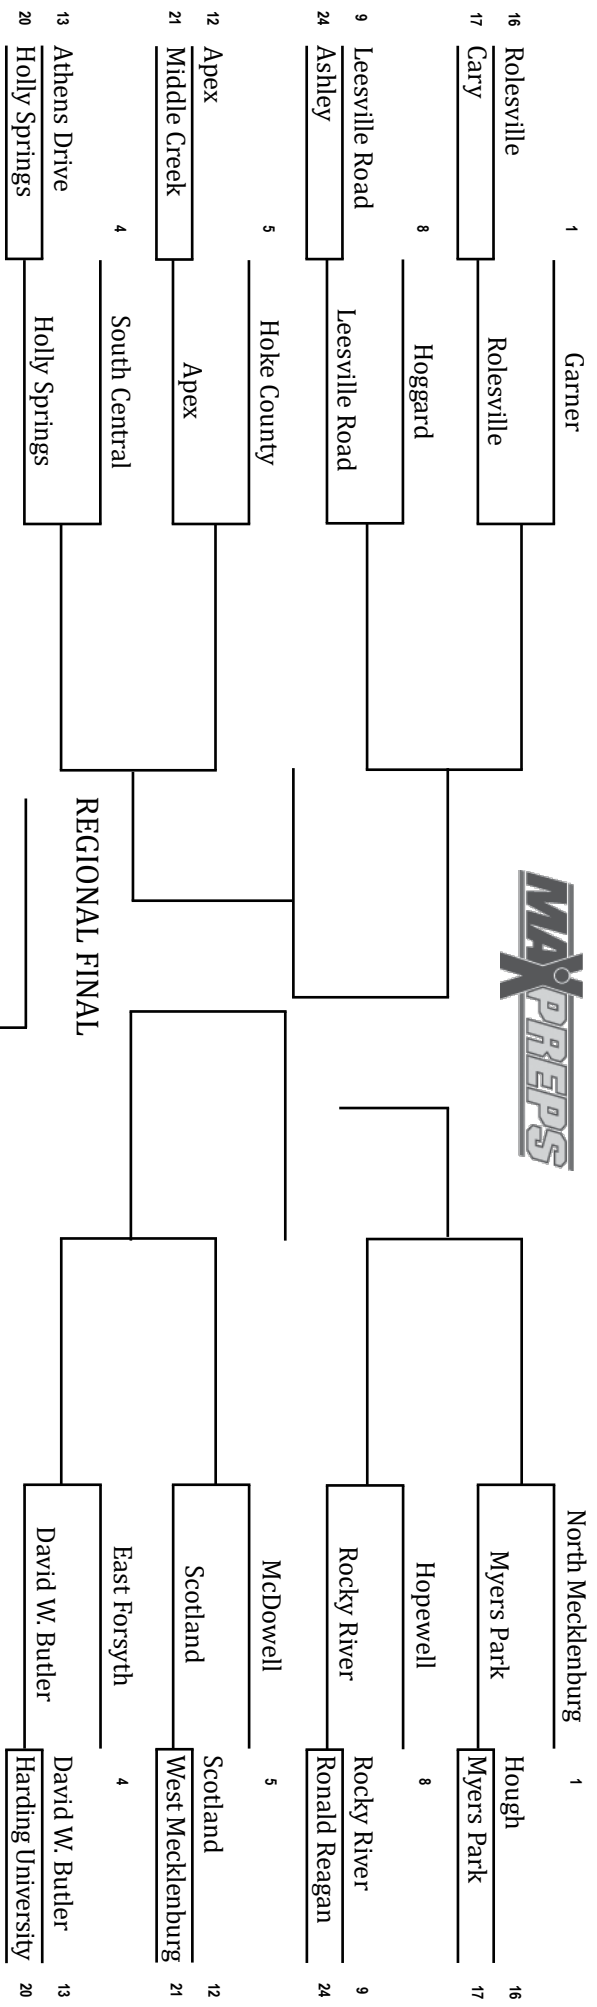

2017 4A Men's Basketball Championship Bracket

FIRST ROUND   SECOND ROUND   THIRD ROUND   FOURTH ROUND   FOURTH ROUND   THIRD ROUND   SECOND ROUND   FIRST ROUND