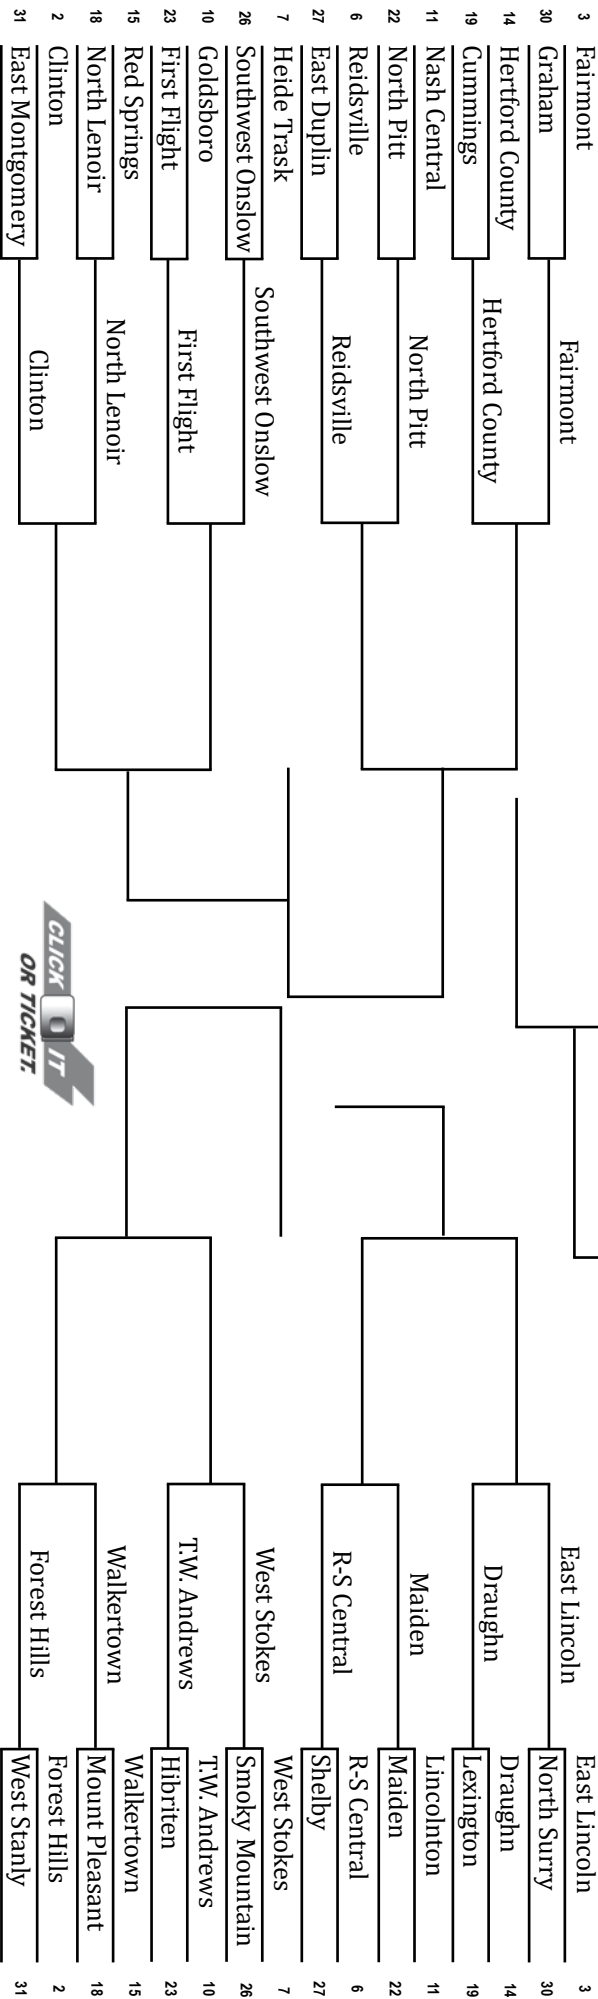

2017 2A Men's Basketball Championship Bracket

REGIONAL FINAL

HIGH SCHOOL HAPPENS HERE

CHAMPIONSHIP

STATE CHAMPIONS