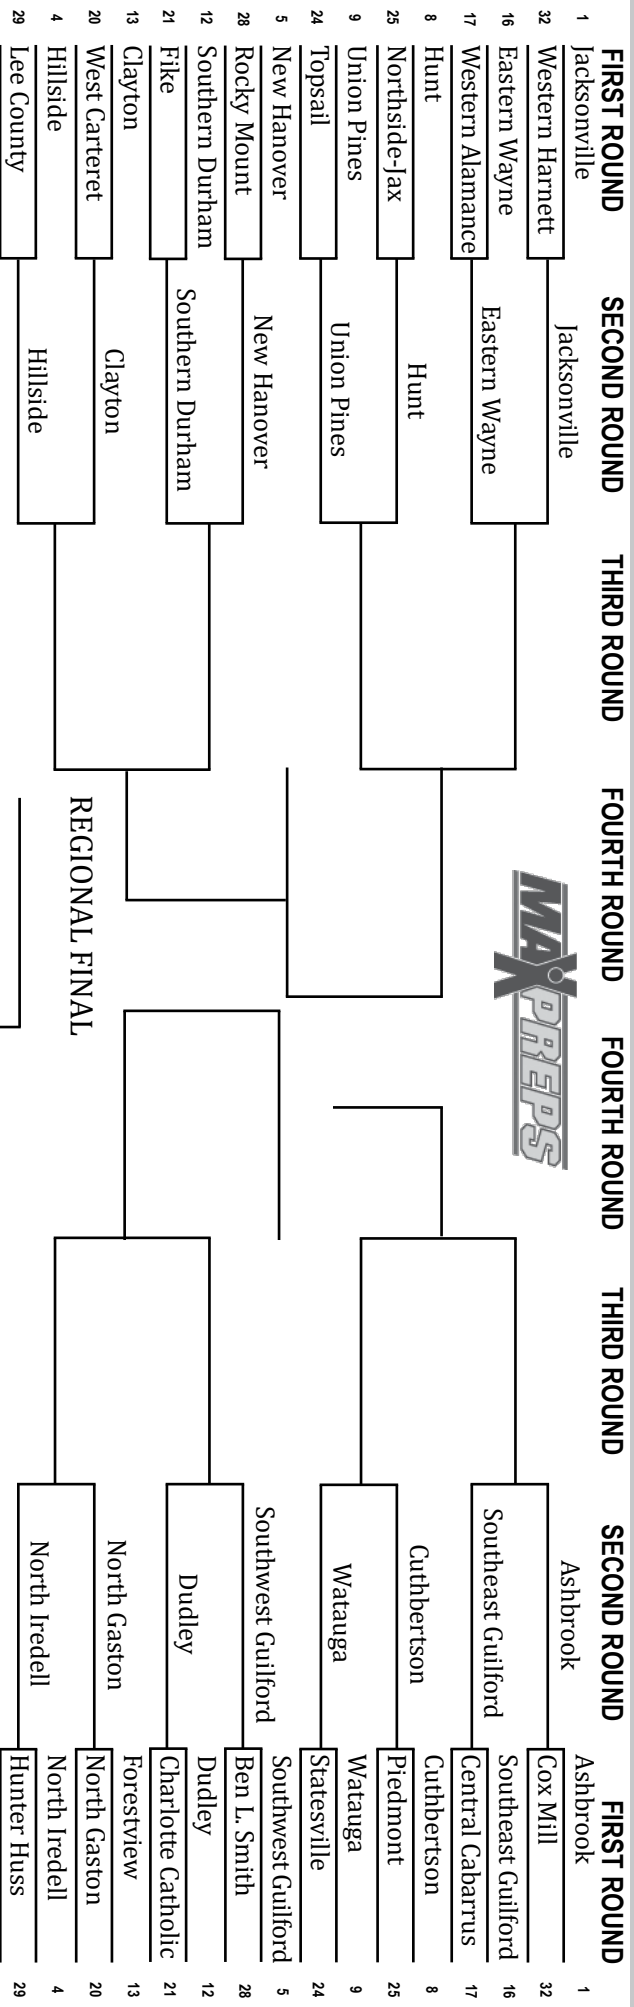

2017 3A Women's Basketball Championship Bracket

REGIONAL FINAL

HIGH SCHOOL HAPPENS HERE

CHAMPIONSHIP

STATE CHAMPIONS