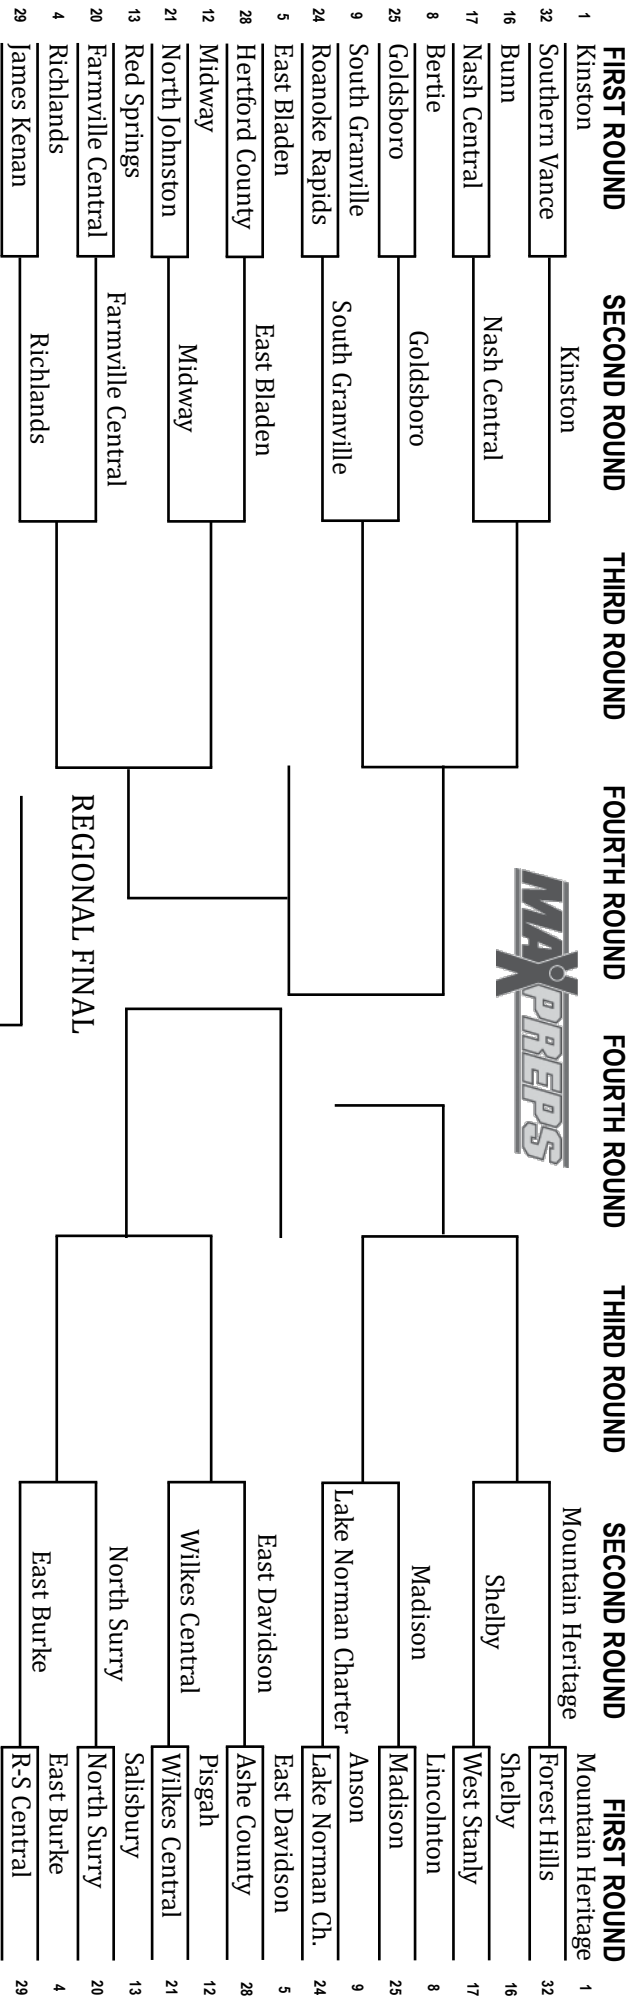

2017 2A Women's Basketball Championship Bracket