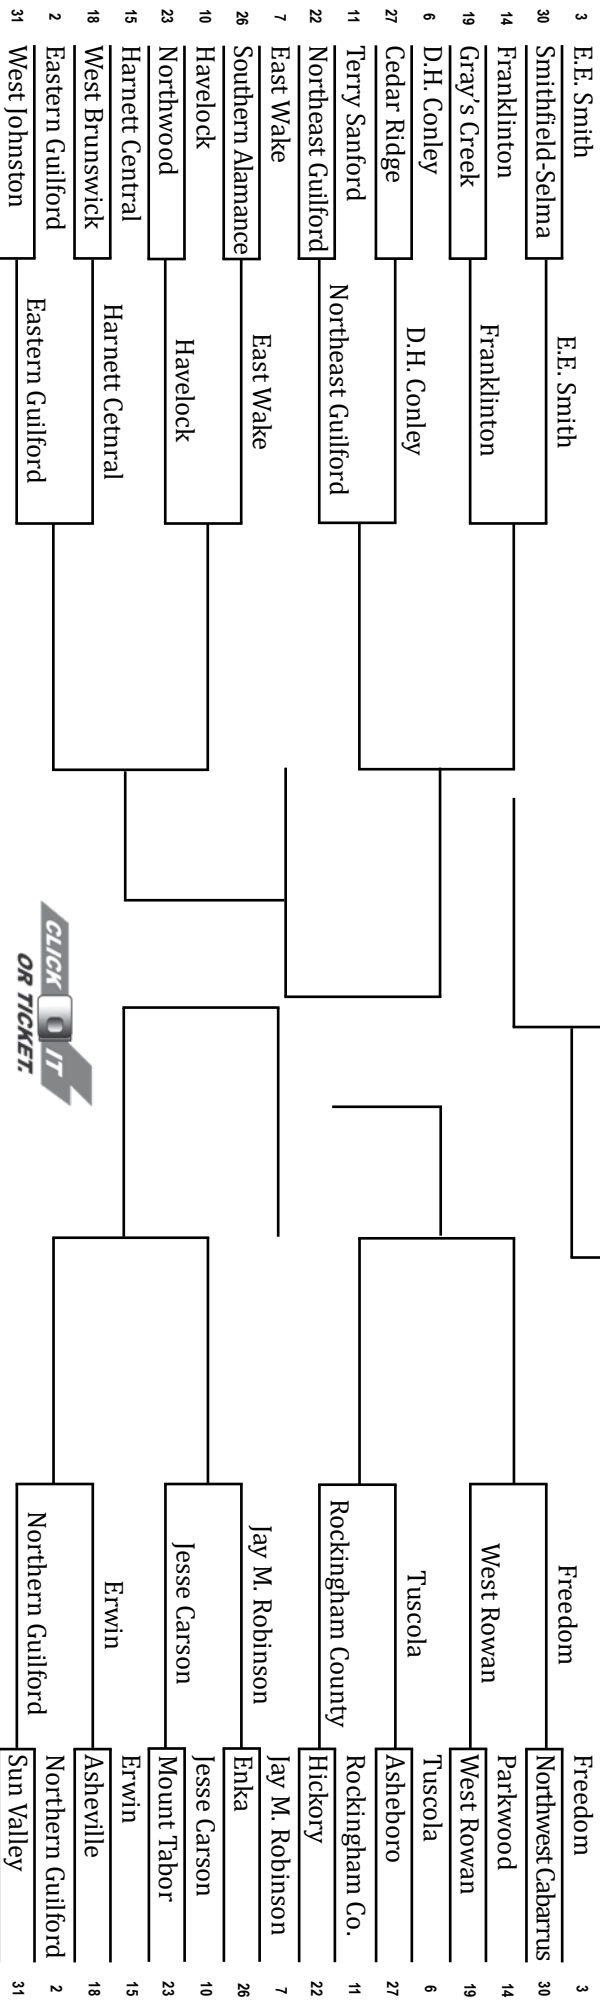

2017 3A Women's Basketball Championship Bracket

REGIONAL FINAL

HIGH SCHOOL HAPPENS HERE

CHAMPIONSHIP

STATE CHAMPIONS