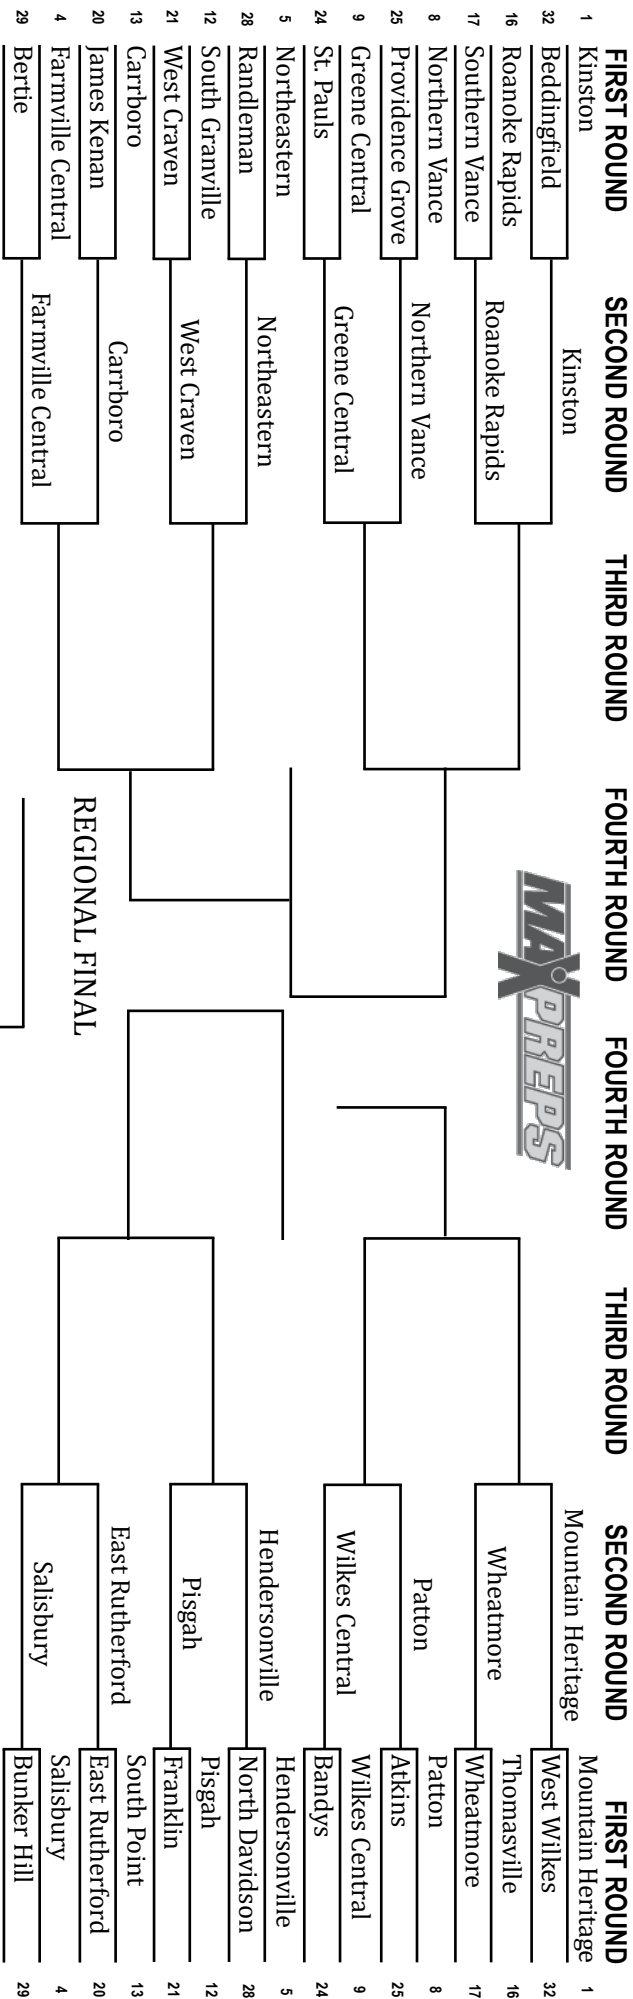

2017 2A Men's Basketball Championship Bracket

REGIONAL FINAL

HIGH SCHOOL HAPPENS HERE

CHAMPIONSHIP

STATE CHAMPIONS