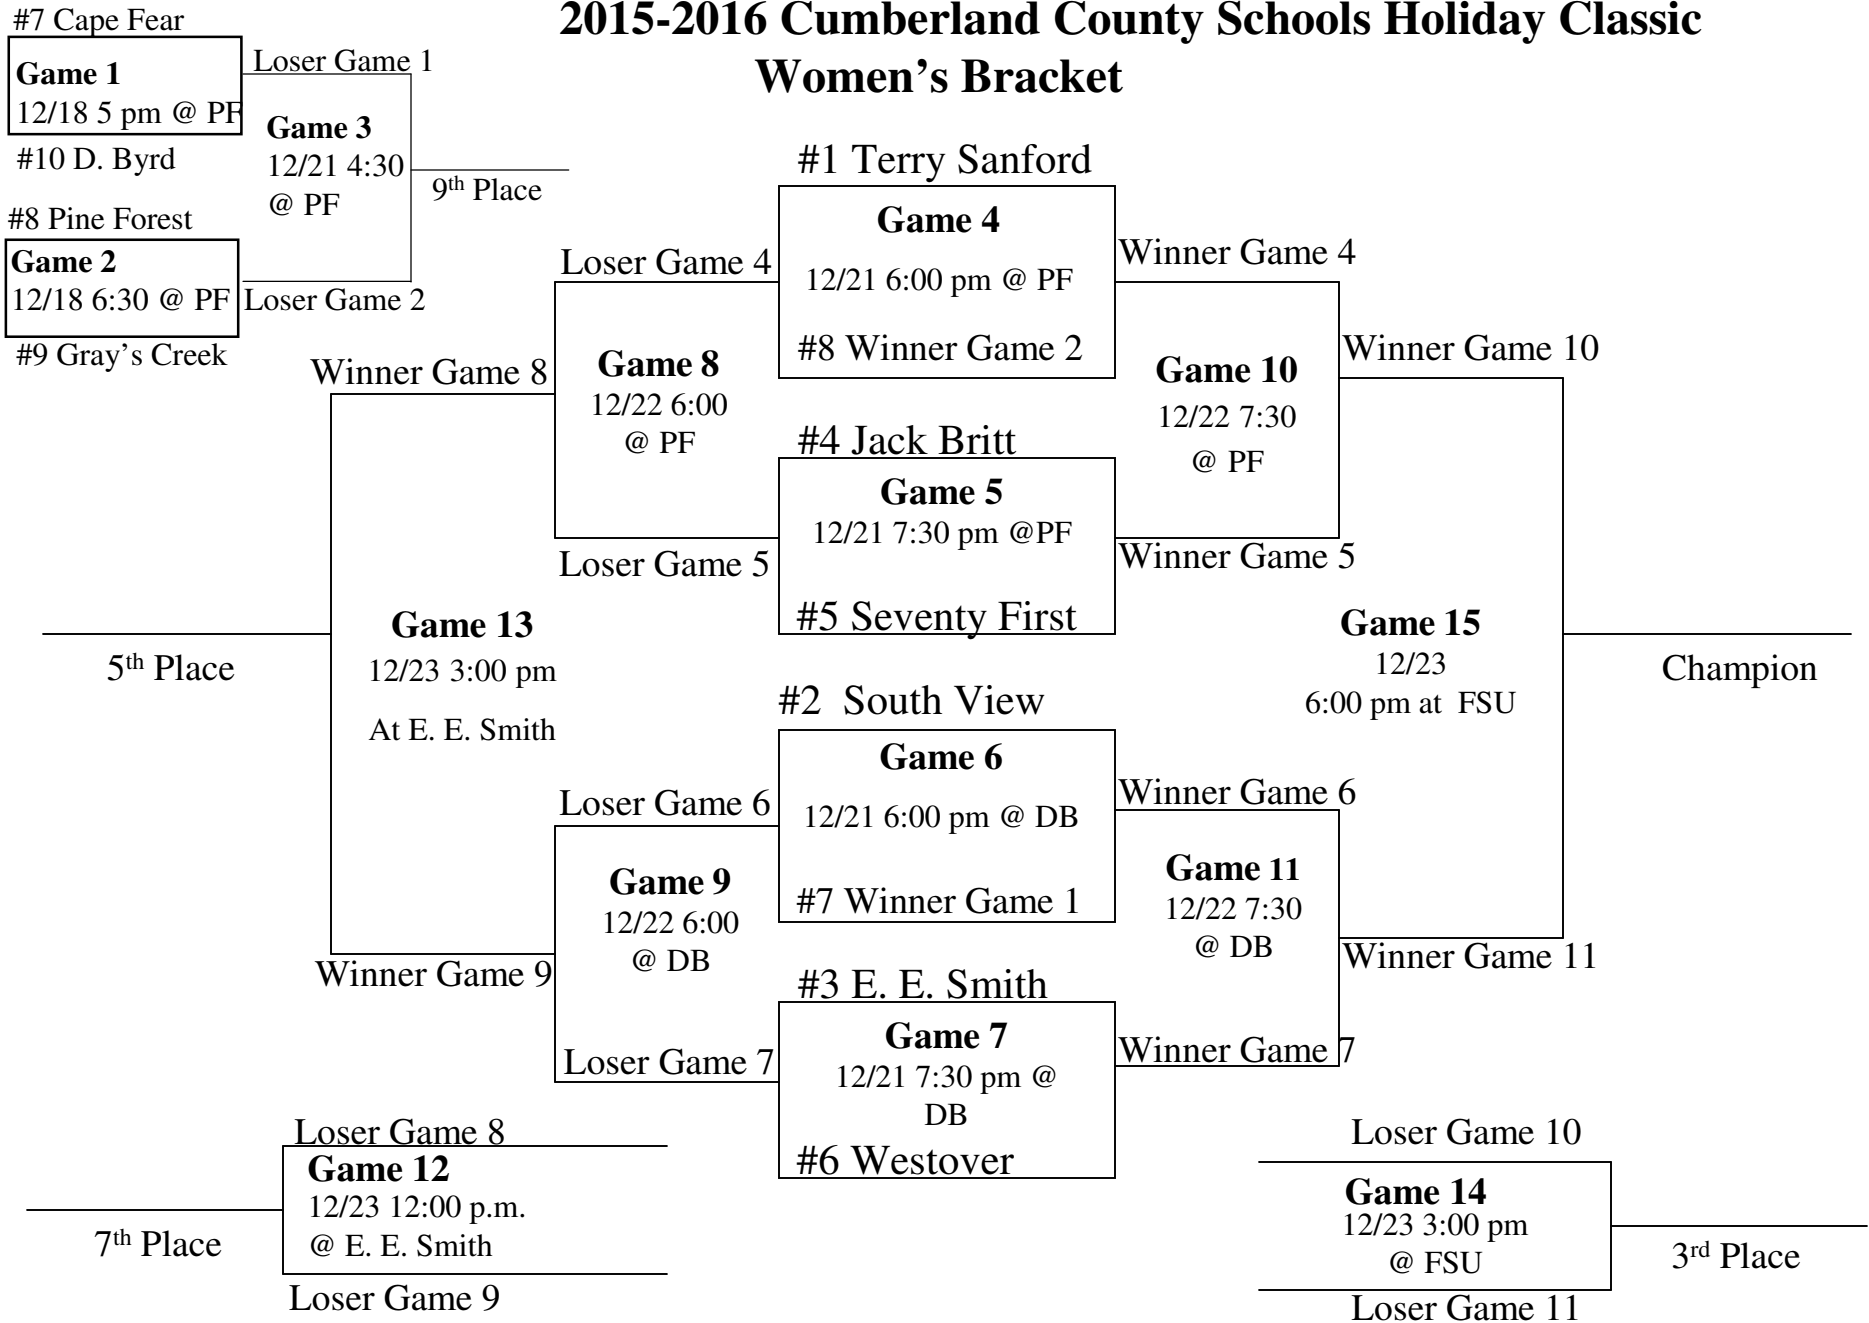

2015-2016 Cumberland County Schools Holiday Classic

Women's Bracket

Higher seed will be home team