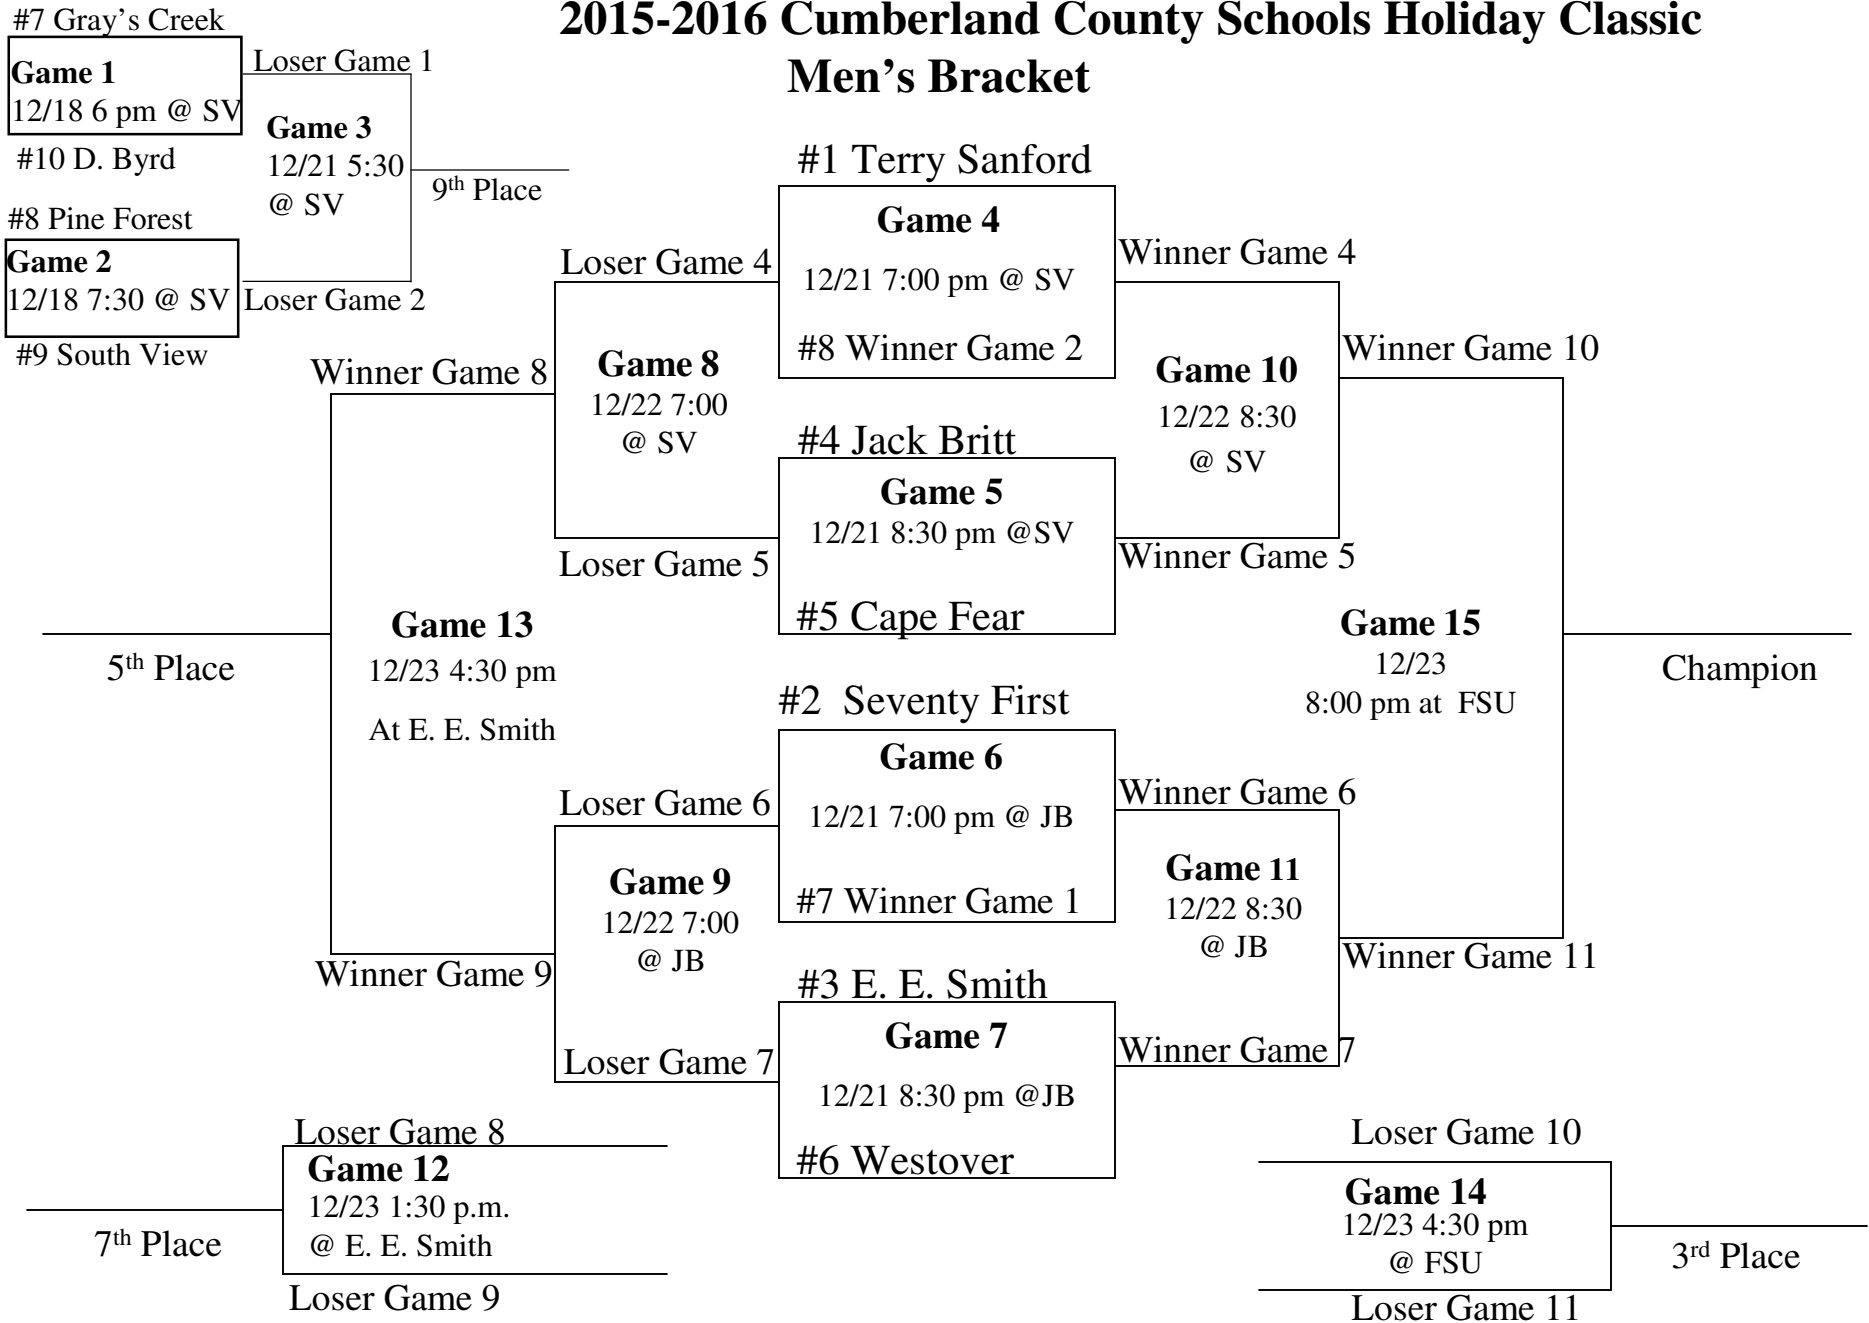

2015-2016 Cumberland County Schools Holiday Classic

Men's Bracket

Higher seed will be home team